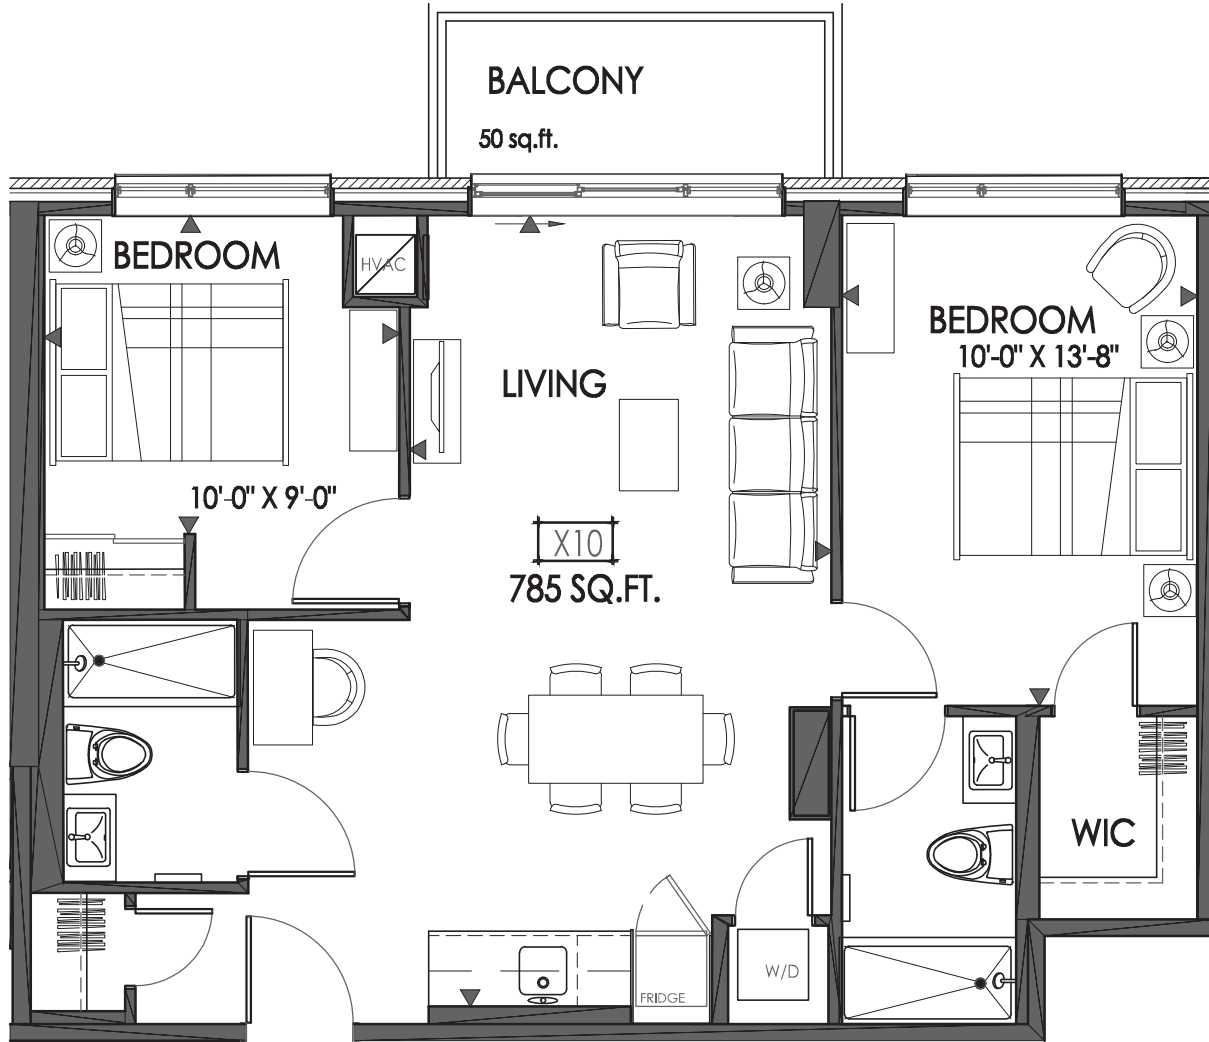

Hawthorn

Suite Type C2 | 785 sq.ft. | Suites 210, 310, 410, 510, 610

3RD TO 5TH FLOOR KEY PLAN

E. & O.E. Plans and specifications are approximate and are subject to change without notice.