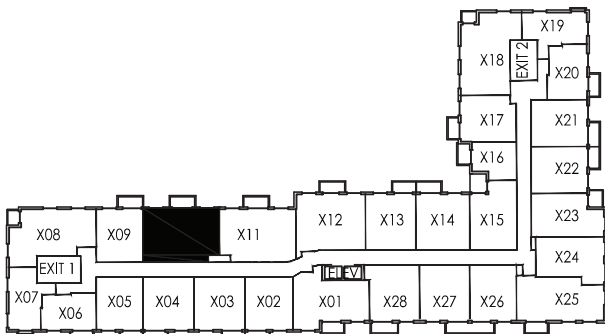

Hawthorn

Suite Type C2 | 785 sq.ft. | Suites 210, 310, 410, 510, 610

3RD TO 5TH FLOOR KEY PLAN

E. & O.E. Plans and specifications are approximate and are subject to change without notice.