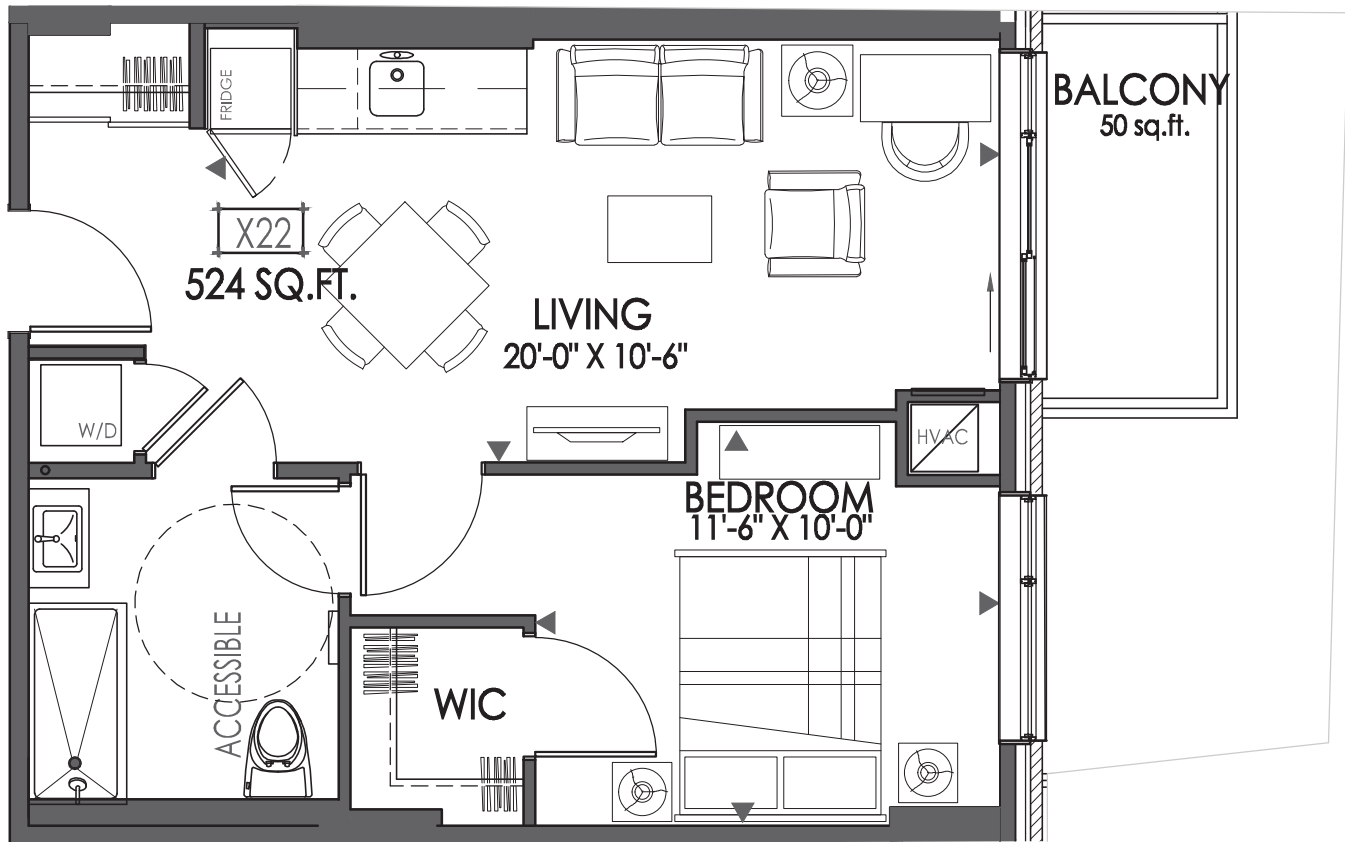

Gale

Suite Type B7 BF | 524 sq.ft. | Suites 222, 322, 422, 522, 622

3RD TO 5TH FLOOR KEY PLAN

E. & O.E. Plans and specifications are approximate and are subject to change without notice.