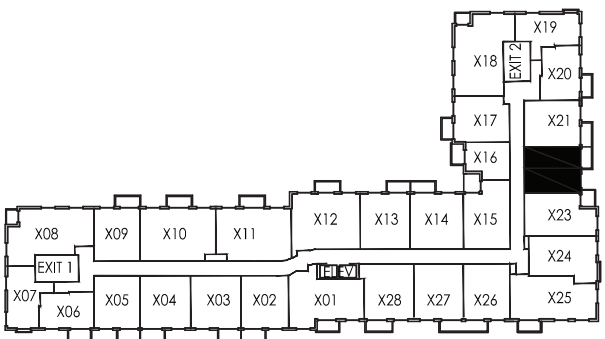

Gale

Suite Type B7 BF | 524 sq.ft. | Suites 222, 322, 422, 522, 622

3RD TO 5TH FLOOR KEY PLAN

E. & O.E. Plans and specifications are approximate and are subject to change without notice.