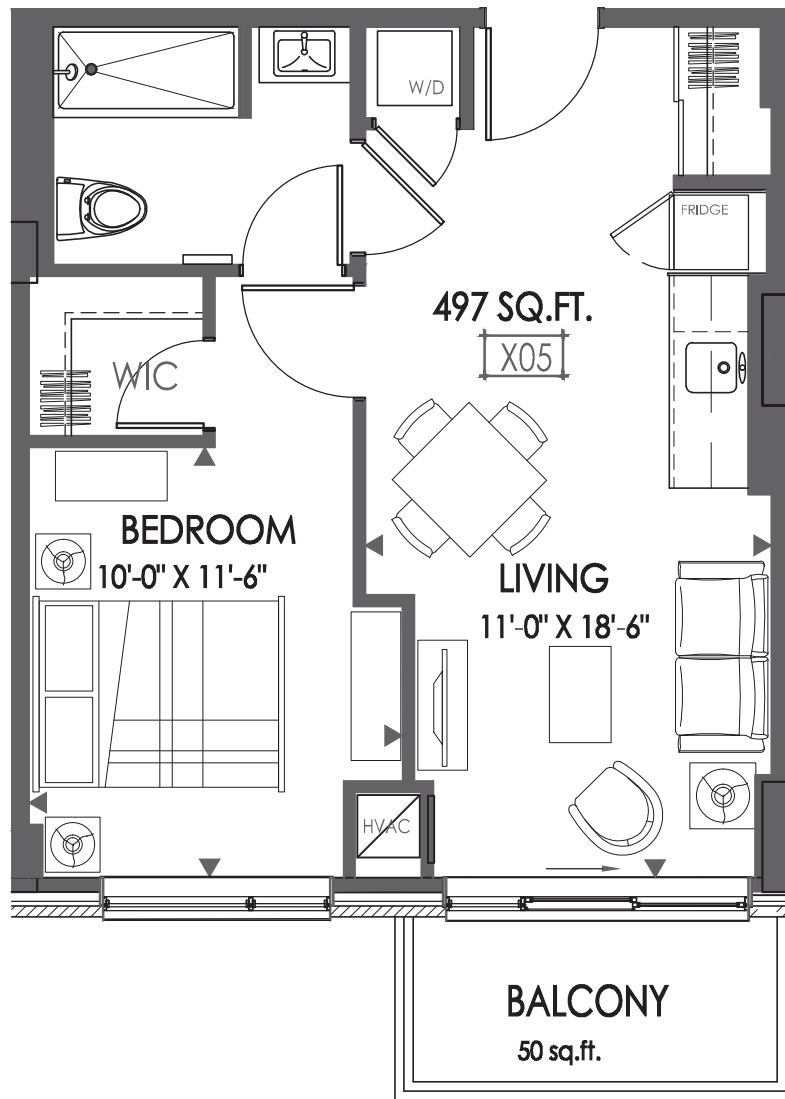

Fleur

Suite Type B1 | 497 sq.ft. | Suites 205, 305, 405, 505, 605

3RD TO 5TH FLOOR KEY PLAN

E. & O.E. Plans and specifications are approximate and are subject to change without notice.