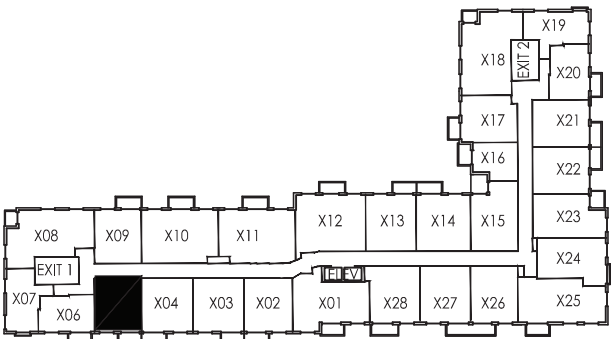

Fleur

Suite Type B1 | 497 sq.ft. | Suites 205, 305, 405, 505, 605

3RD TO 5TH FLOOR KEY PLAN

E. & O.E. Plans and specifications are approximate and are subject to change without notice.