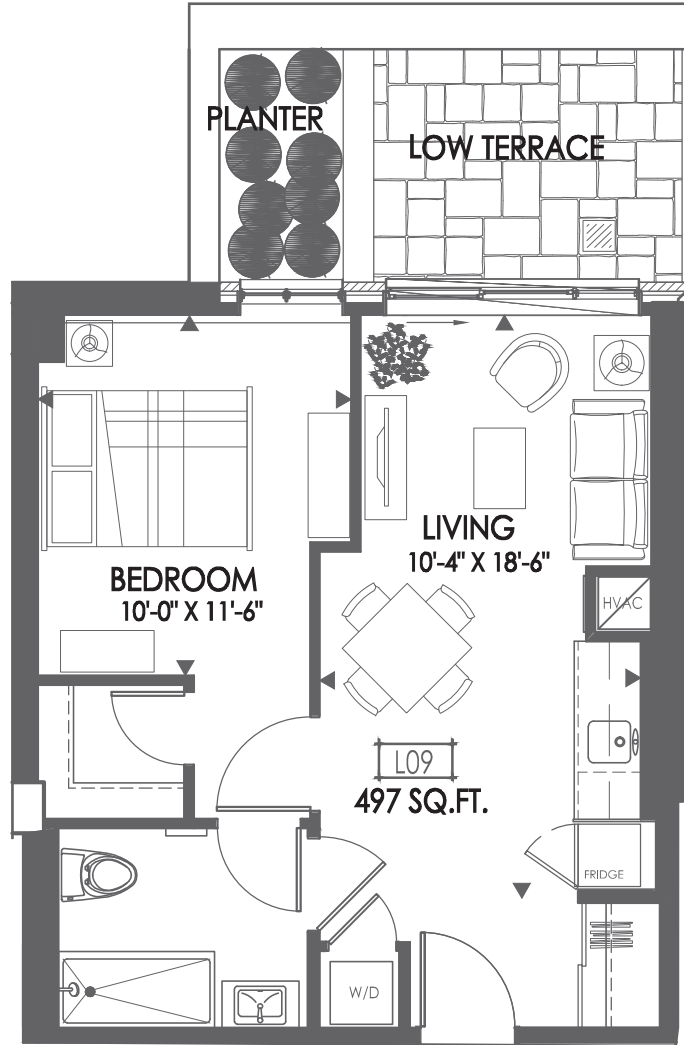

# PROMENADE Seniors' Suites

## Fern

Suite Type B1L | 497 sq.ft. | Suite L09

E. & O.E. Plans and specifications are approximate and are subject to change without notice.