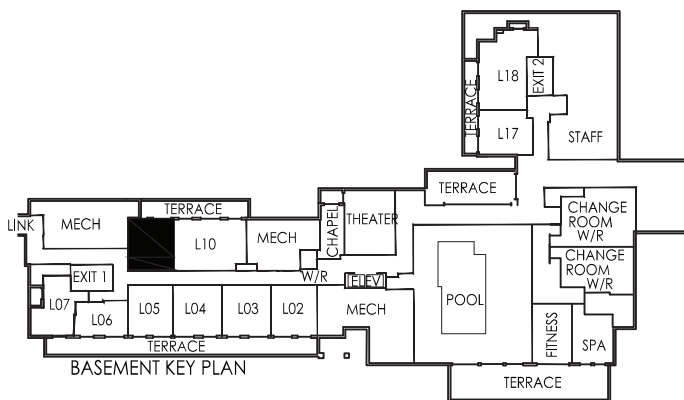

## Fern

Suite Type B1L | 497 sq.ft. | Suite L09

E. & O.E. Plans and specifications are approximate and are subject to change without notice.