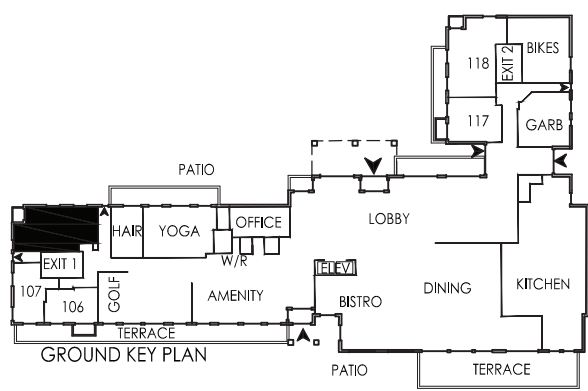

Ember

Suite Type C11 | 750 sq.ft. | Suite 108

E. & O.E. Plans and specifications are approximate and are subject to change without notice.