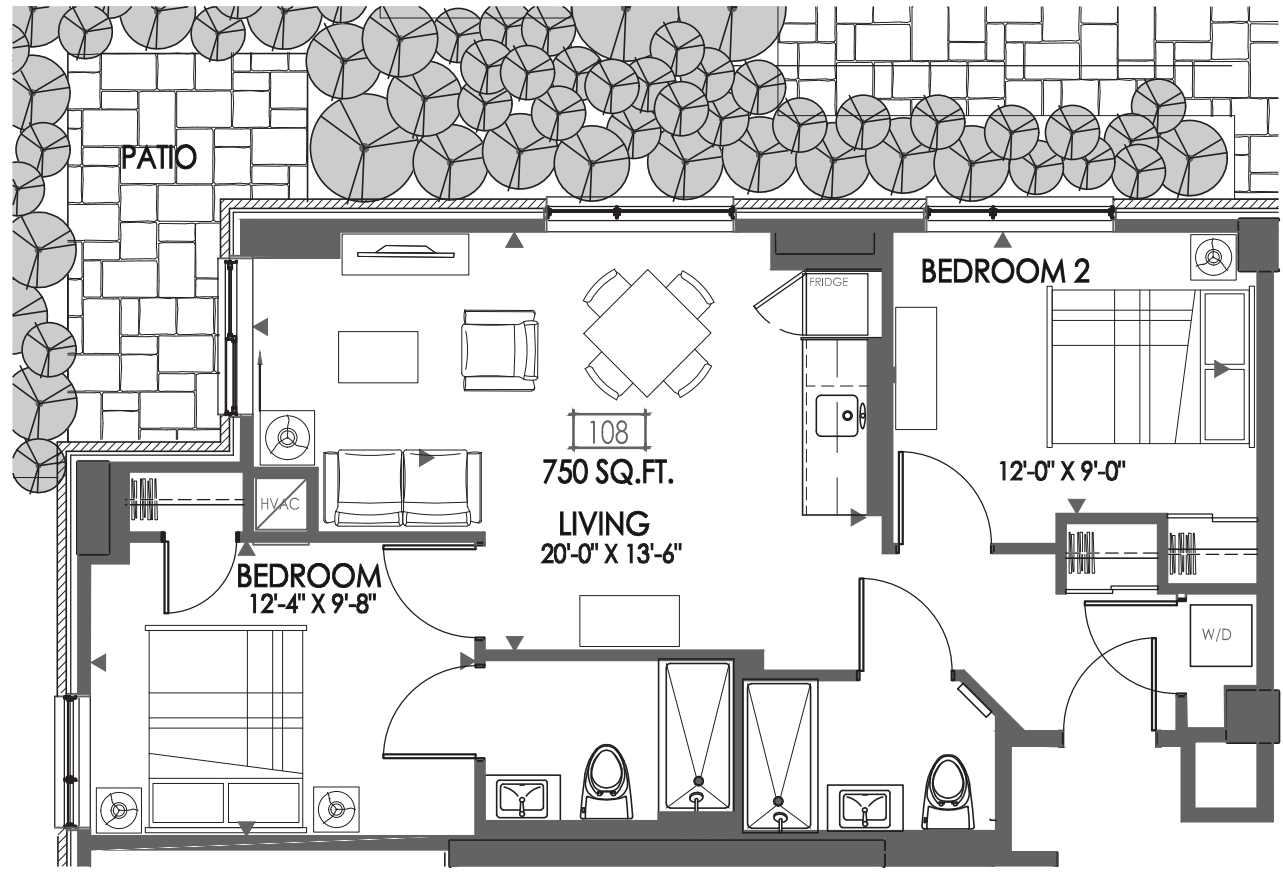

Ember

Suite Type C11 | 750 sq.ft. | Suite 108

E. & O.E. Plans and specifications are approximate and are subject to change without notice.