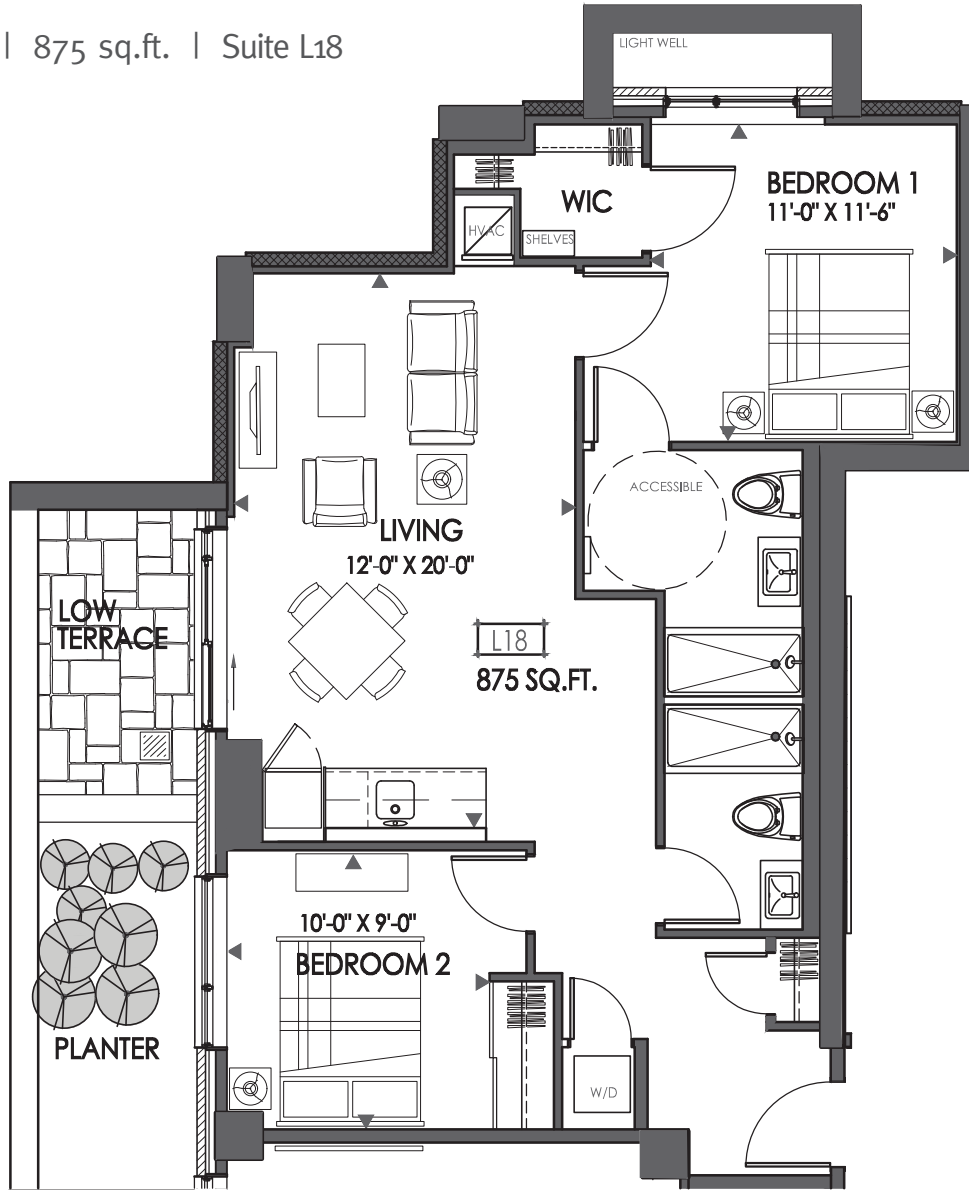

PROMENADE Seniors' Suites

Dawn

Suite Type C5L | 875 sq.ft. | Suite L18

E. & O.E. Plans and specifications are approximate and are subject to change without notice.

ALAYIDA LIFESTYLES

alavidalifestyles.com