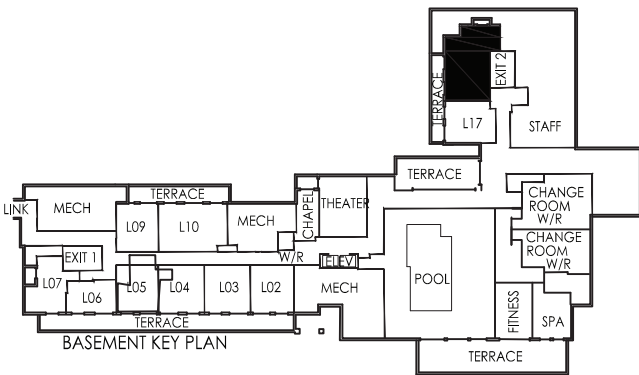

PROMENADE Seniors' Suites

Dawn

Suite Type C5L | 875 sq.ft. | Suite L18

E. & O.E. Plans and specifications are approximate and are subject to change without notice.

ALAYIDA LIFESTYLES

alavidalifestyles.com