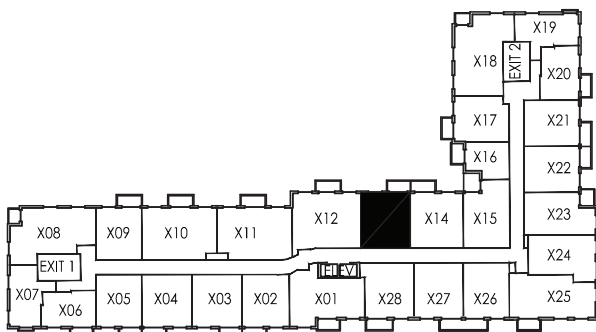

## Clower

Suite Type B6 | 563 sq.ft. | Suites 313, 413, 513, 613

3RD TO 5TH FLOOR KEY PLAN

E. & O.E. Plans and specifications are approximate and are subject to change without notice.