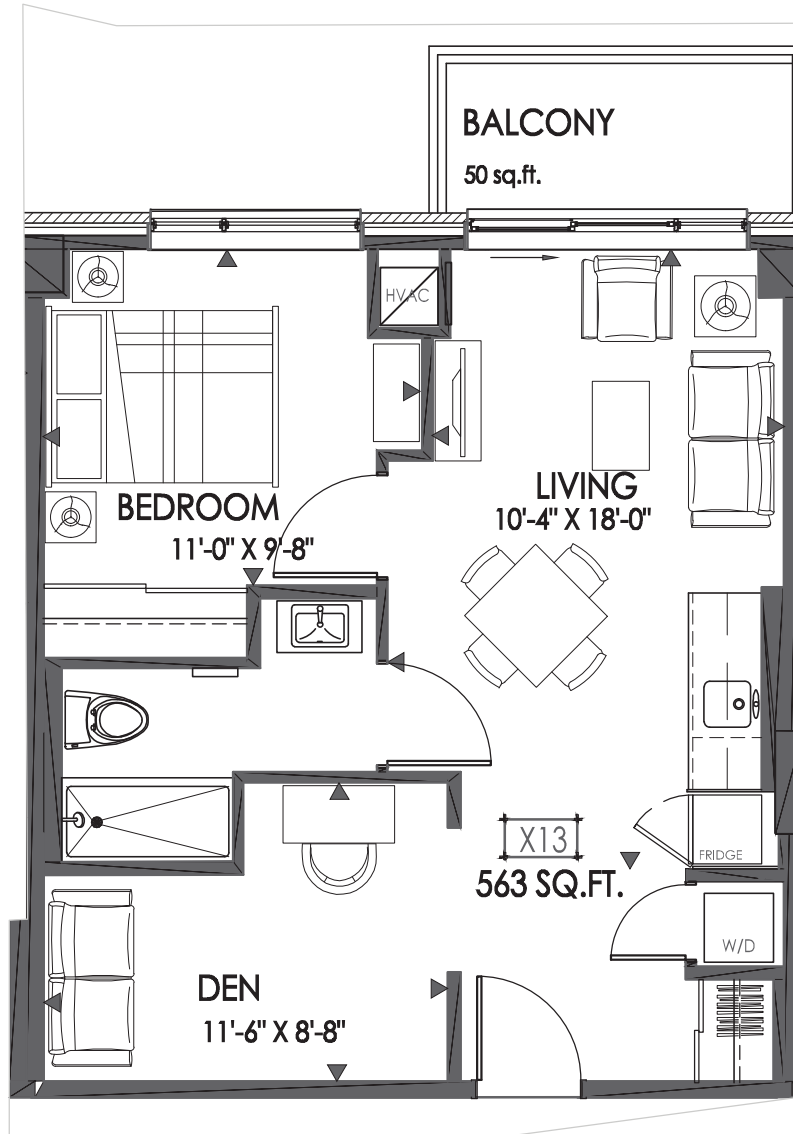

## Clower

Suite Type B6 | 563 sq.ft. | Suites 313, 413, 513, 613

3RD TO 5TH FLOOR KEY PLAN

E. & O.E. Plans and specifications are approximate and are subject to change without notice.