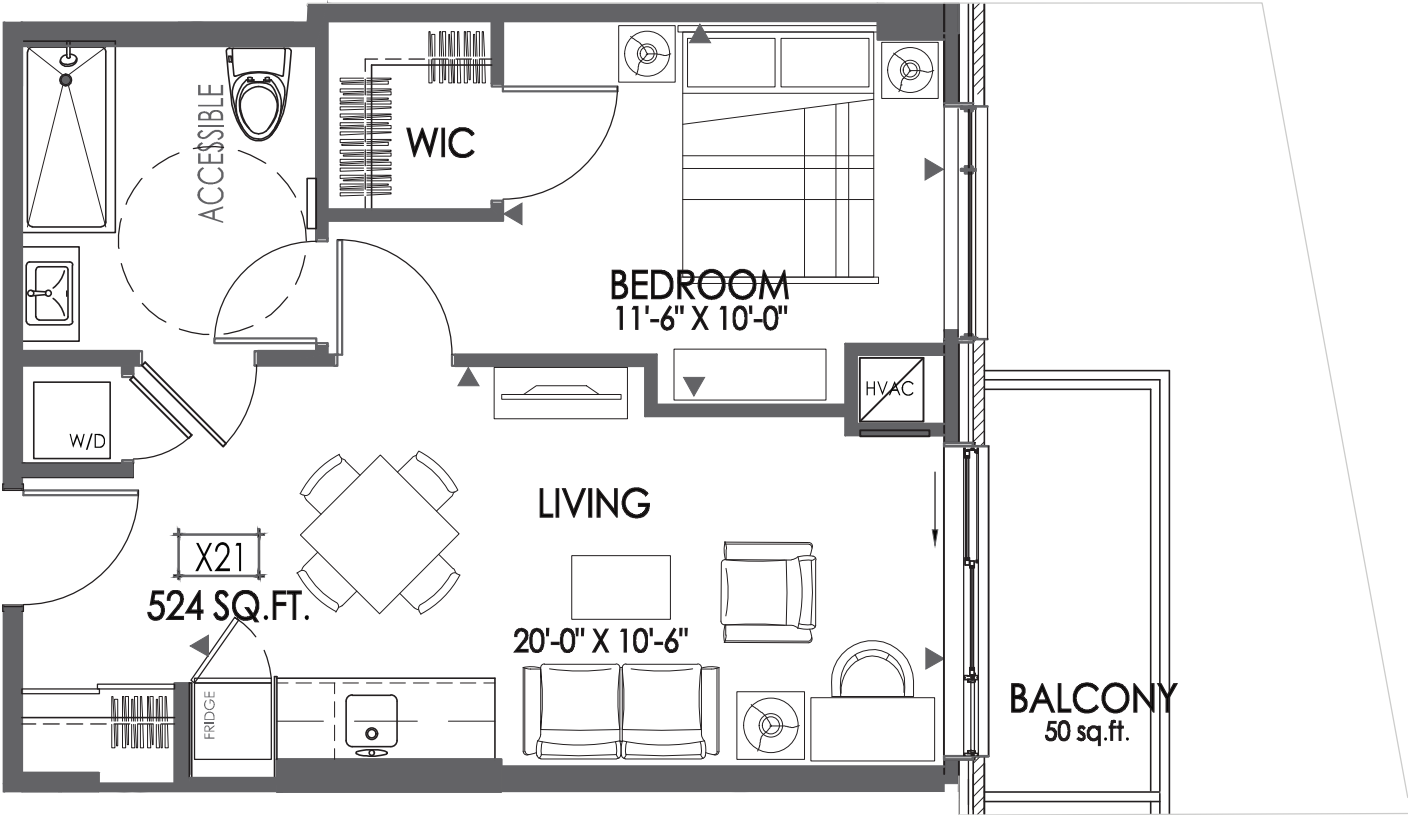

Bayberry

Suite Type B7 BF | 524 sq.ft. | Suites 221, 321, 421, 521, 621

3RD TO 5TH FLOOR KEY PLAN

E. & O.E. Plans and specifications are approximate and are subject to change without notice.