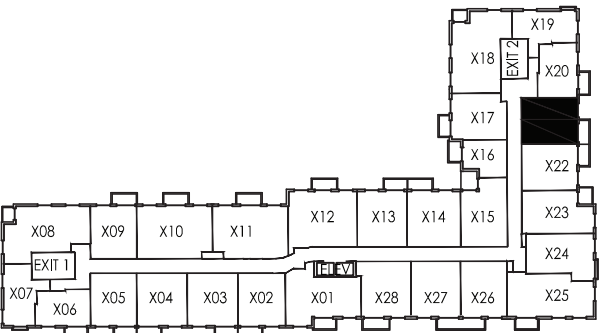

Bayberry

Suite Type B7 BF | 524 sq.ft. | Suites 221, 321, 421, 521, 621

3RD TO 5TH FLOOR KEY PLAN

E. & O.E. Plans and specifications are approximate and are subject to change without notice.