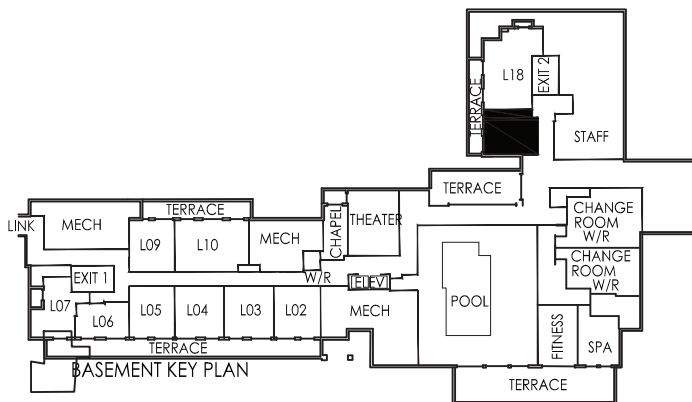

Bay

Suite Type B7L | 524 sq.ft. | Suite L17

E. & O.E. Plans and specifications are approximate and are subject to change without notice.