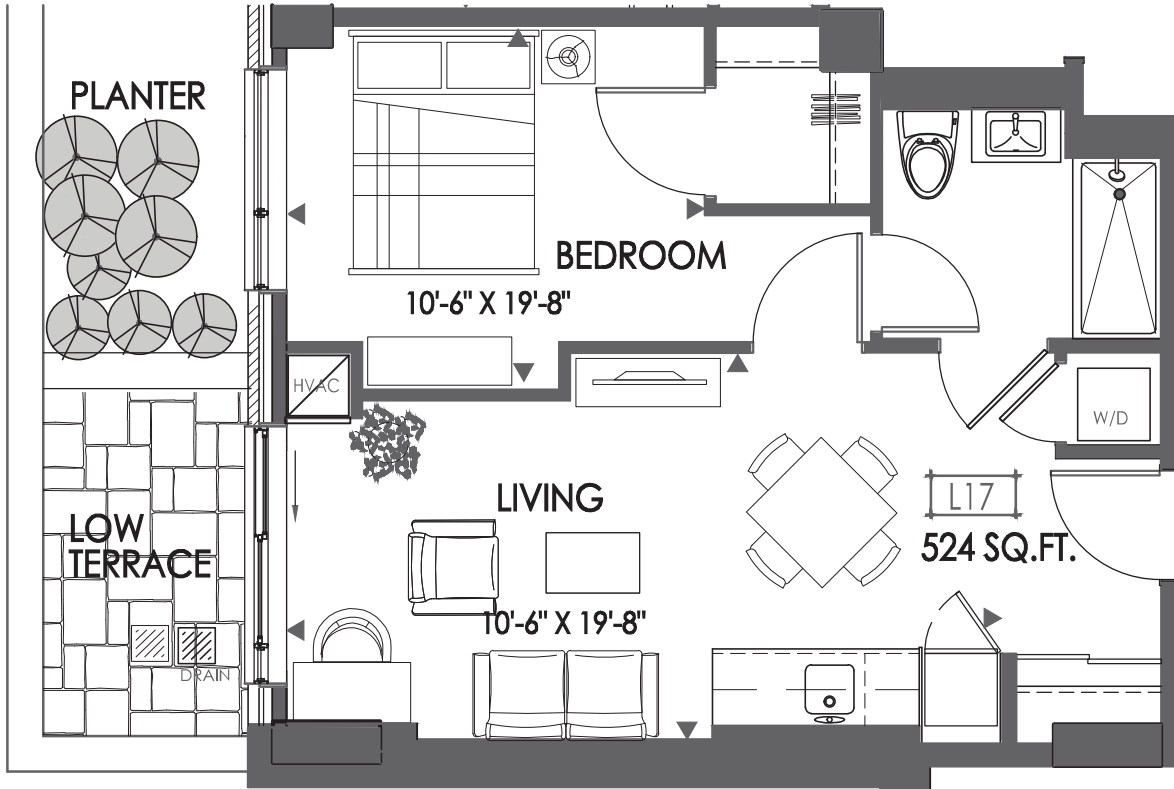

Bay

Suite Type B7L | 524 sq.ft. | Suite L17

E. & O.E. Plans and specifications are approximate and are subject to change without notice.