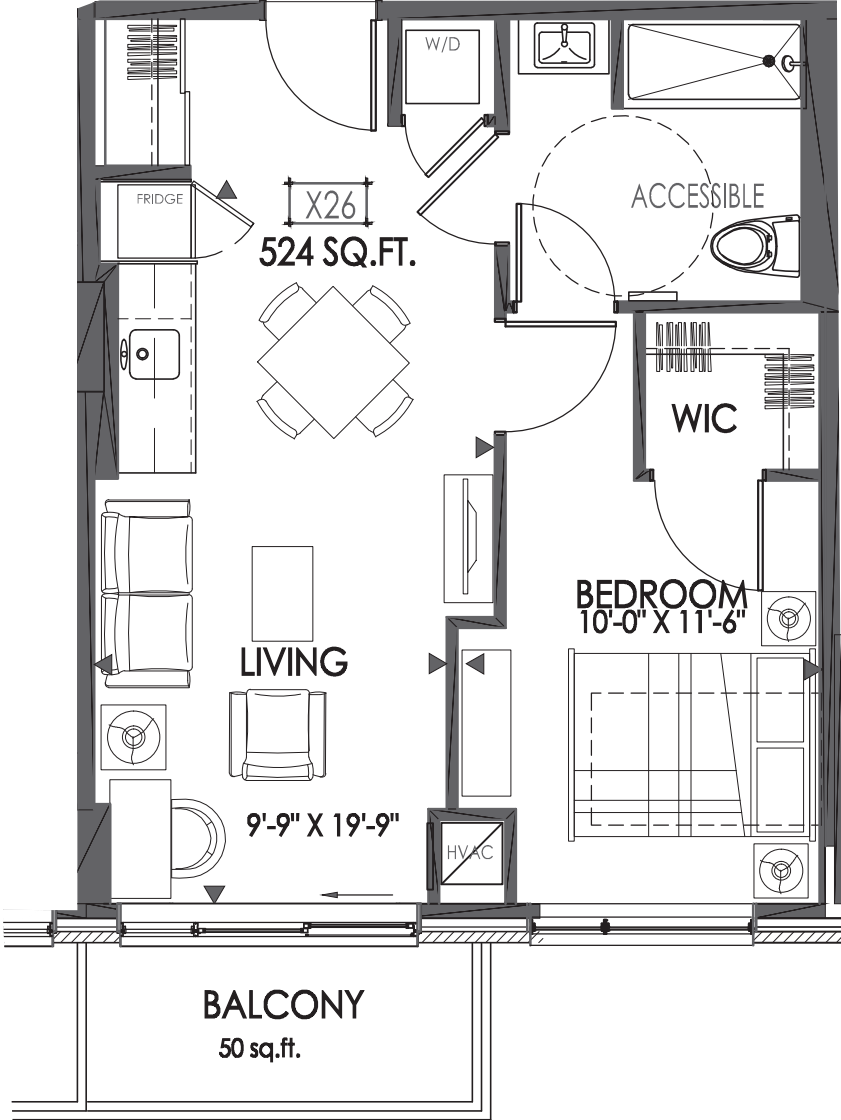

Aurora

Suite Type B7 BF | 524 sq.ft. | Suites 326, 426, 526, 626

3RD TO 5TH FLOOR KEY PLAN

E. & O.E. Plans and specifications are approximate and are subject to change without notice.