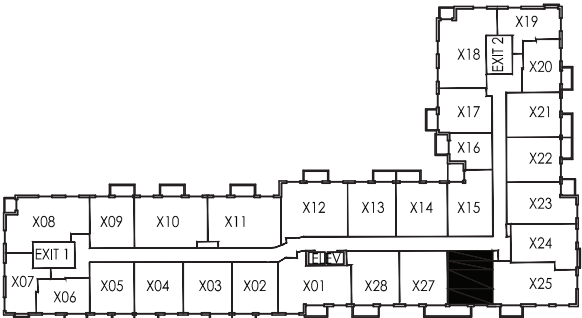

Aurora

Suite Type B7 BF | 524 sq.ft. | Suites 326, 426, 526, 626

3RD TO 5TH FLOOR KEY PLAN

E. & O.E. Plans and specifications are approximate and are subject to change without notice.