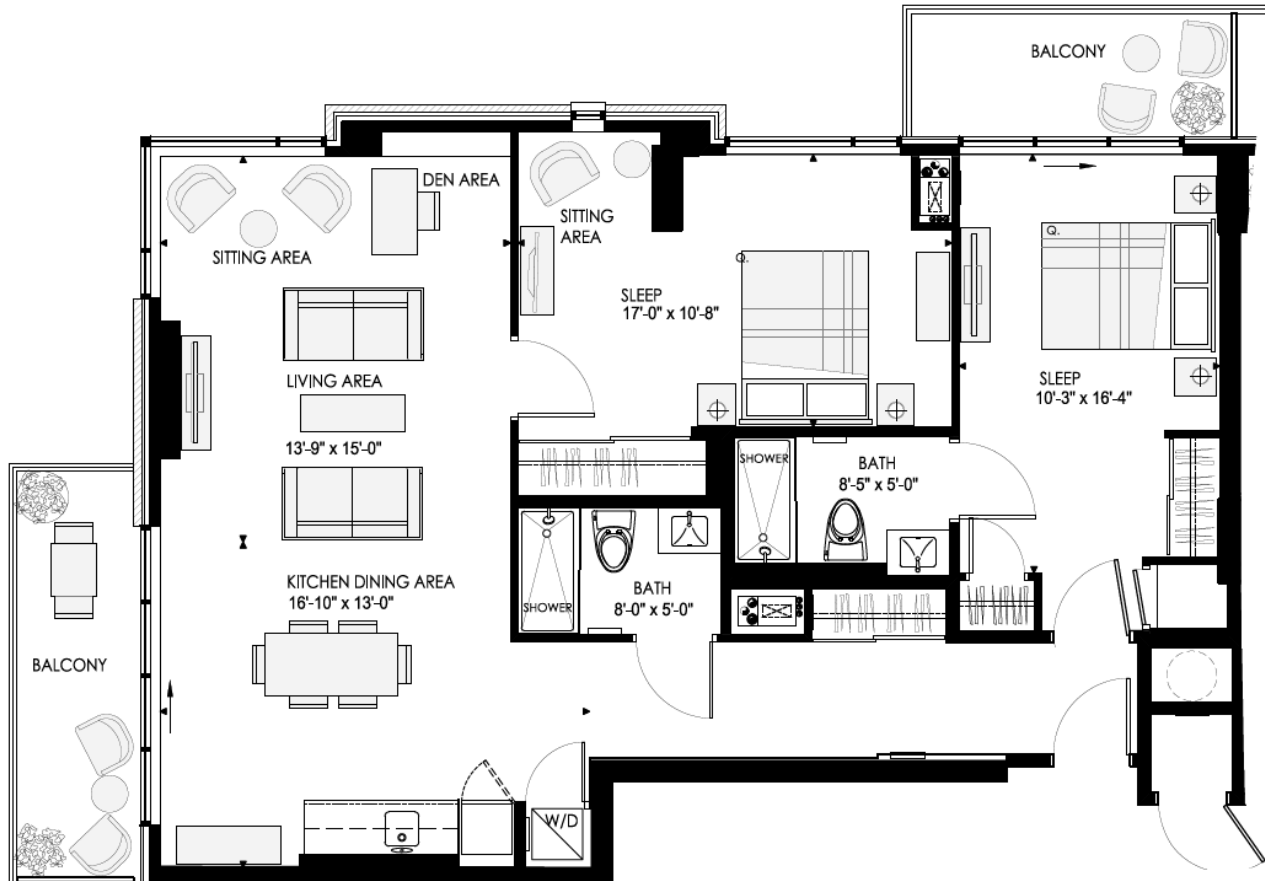

# ASTORIA

BY ALAVIDA LifeStyles

VIOLA C05/06

**2 BED**

**1152 SQ FT**

+ 152 SQ FT W/BALCONIES 1304 SQ FT

2<sup>nd</sup>-8<sup>th</sup> FLOOR

*choo*  
communities