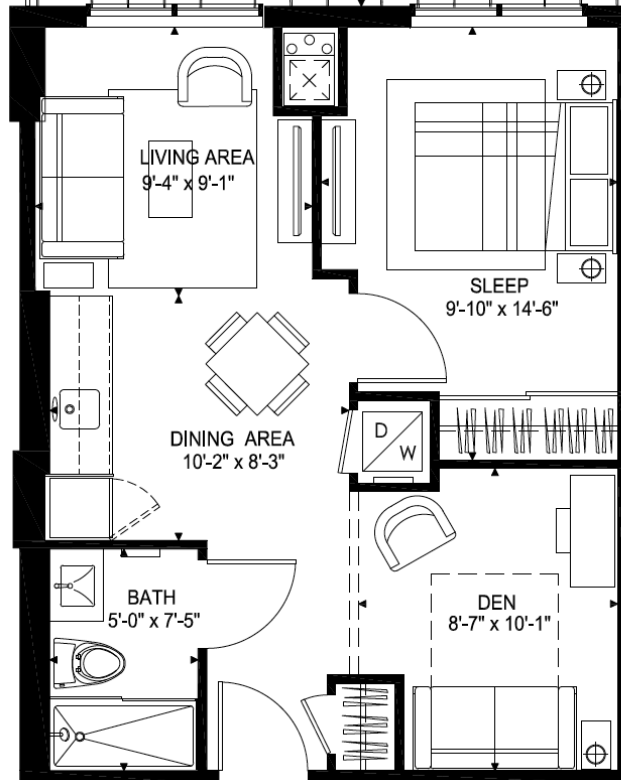

ASTORIA

BY ALAVIDA LifeStyles

MALLOW LC 18

1 BED+DEN

530 SQ FT

+ 275 SQ.FT TERRACE = 805 SQ.FT

LOWER LEVEL

choo
communities