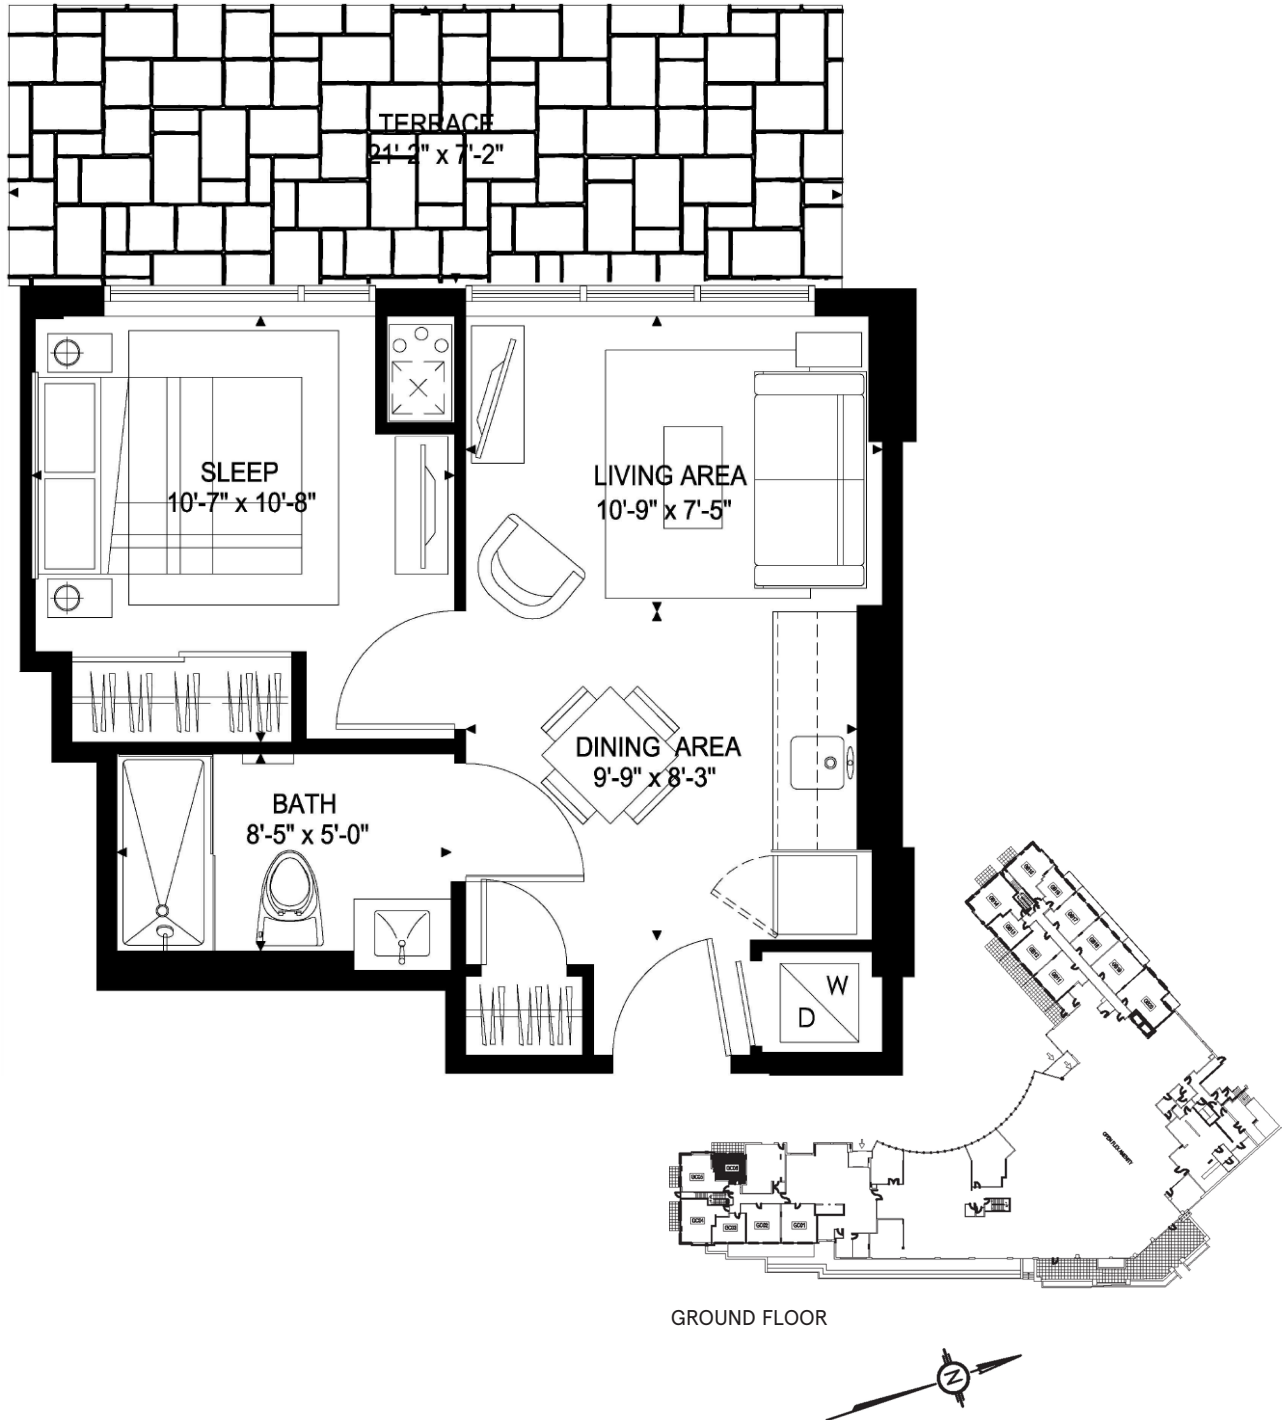

# ASTORIA

BY ALAVIDA LifeStyles

MUSCARI GC 6

**1 BED**

**405 SQ FT**

+ 150 SQ.FT TERRACE = 555 SQ.FT

choo  
communities

HELLOASTORIA.COM