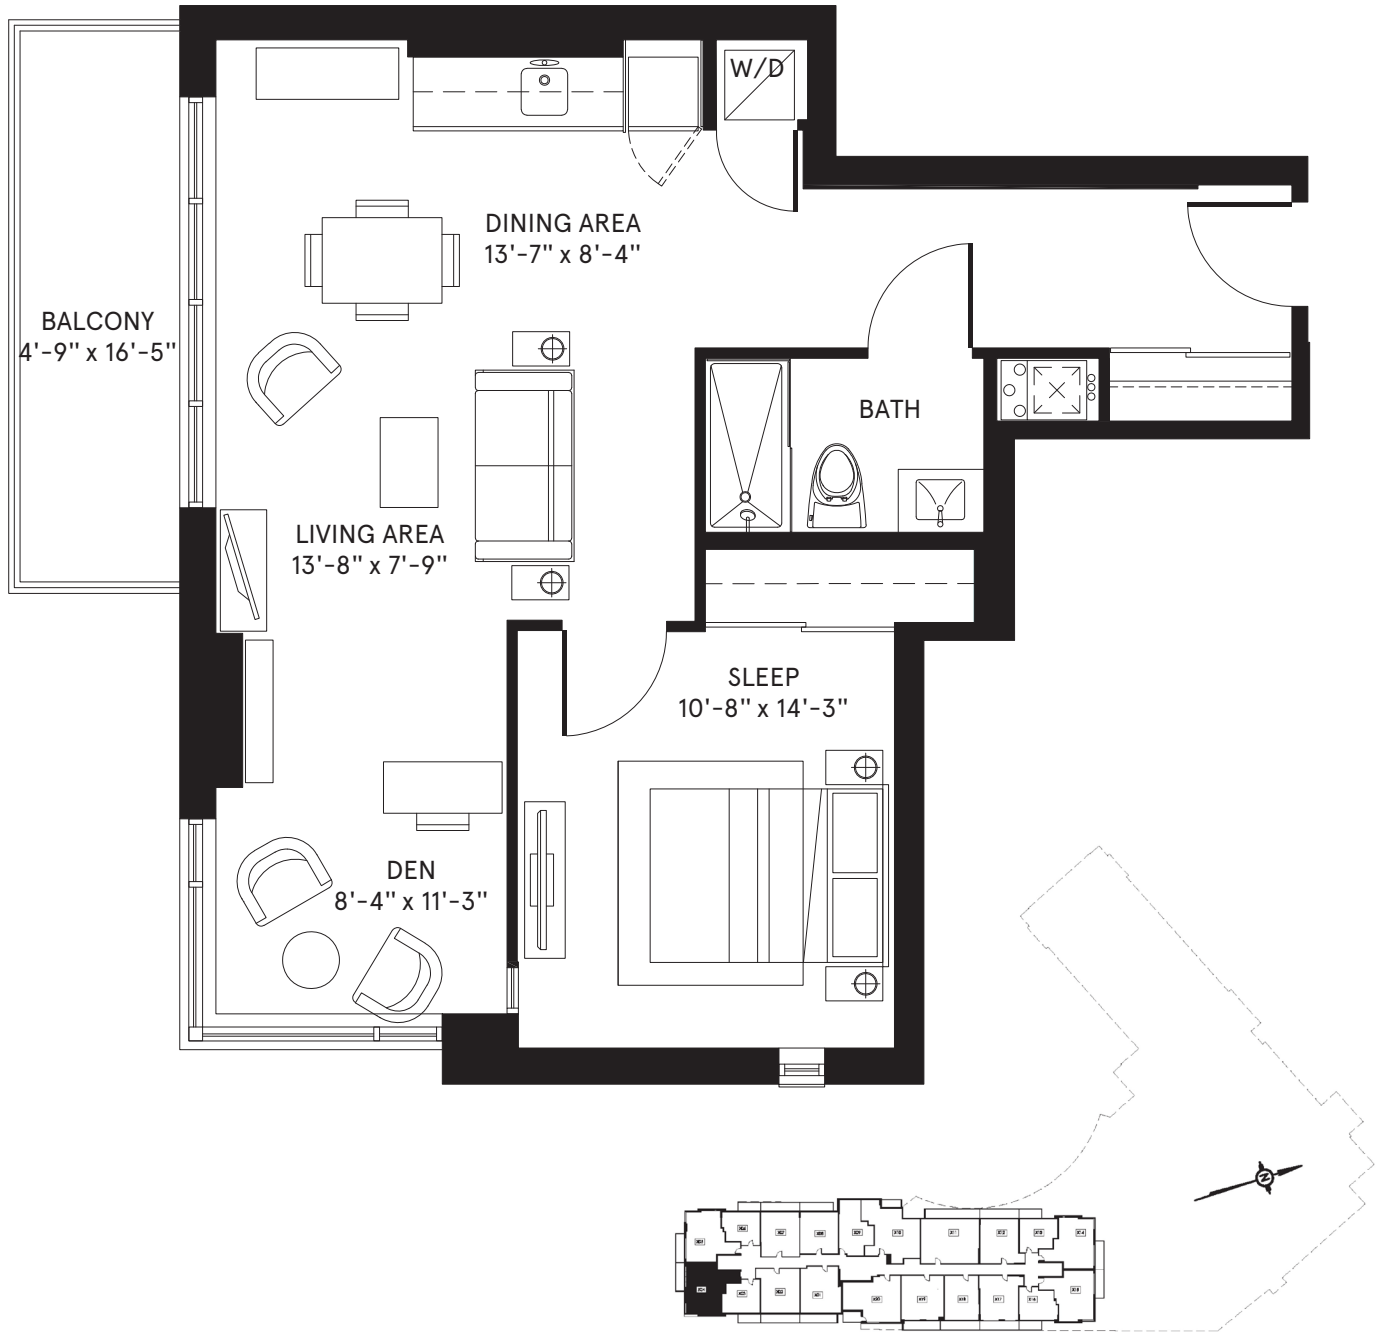

# ASTORIA

BY ALAVIDA LifeStyles

PRIMROSE C4

**1 BED + DEN**

**711 SQ FT**

+ 80 SQ FT W/BALCONY 791 SQ FT

3<sup>rd</sup>-8<sup>th</sup> FLOOR

*choo*  
communities