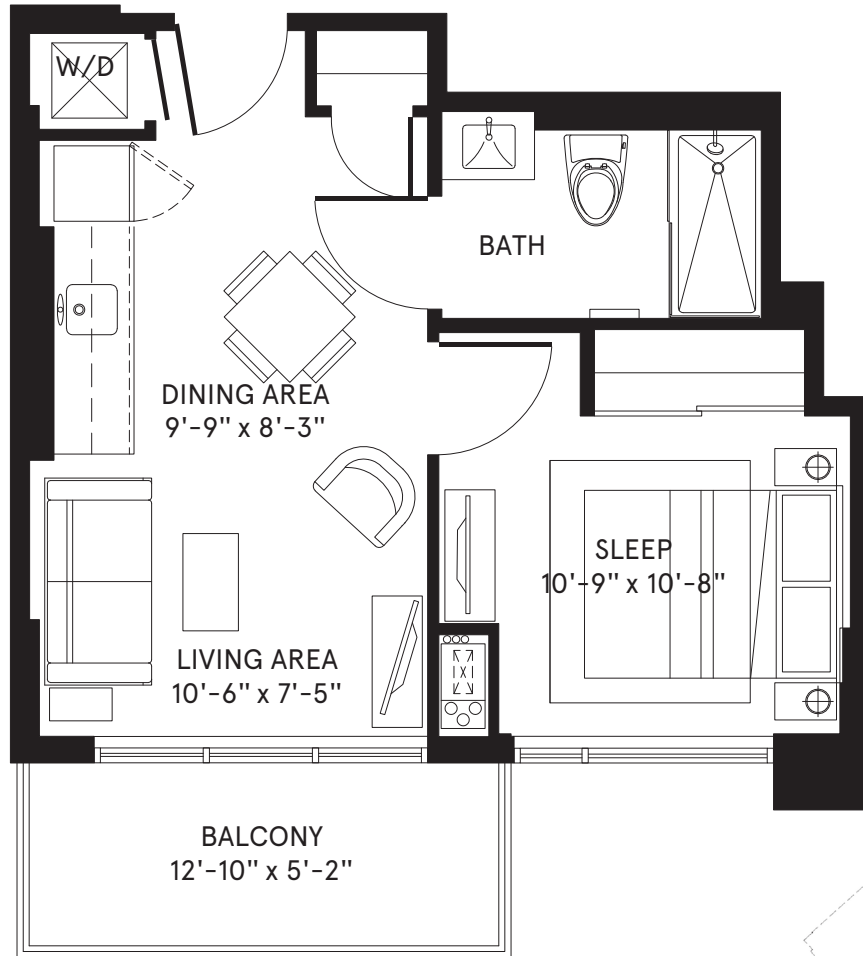

ASTORIA

BY ALAVIDA LifeStyles

JASMINE C16

1 BED

405 SQ FT

+ 65 SQ FT W/BALCONY 470 SQ FT

3rd-8th FLOOR