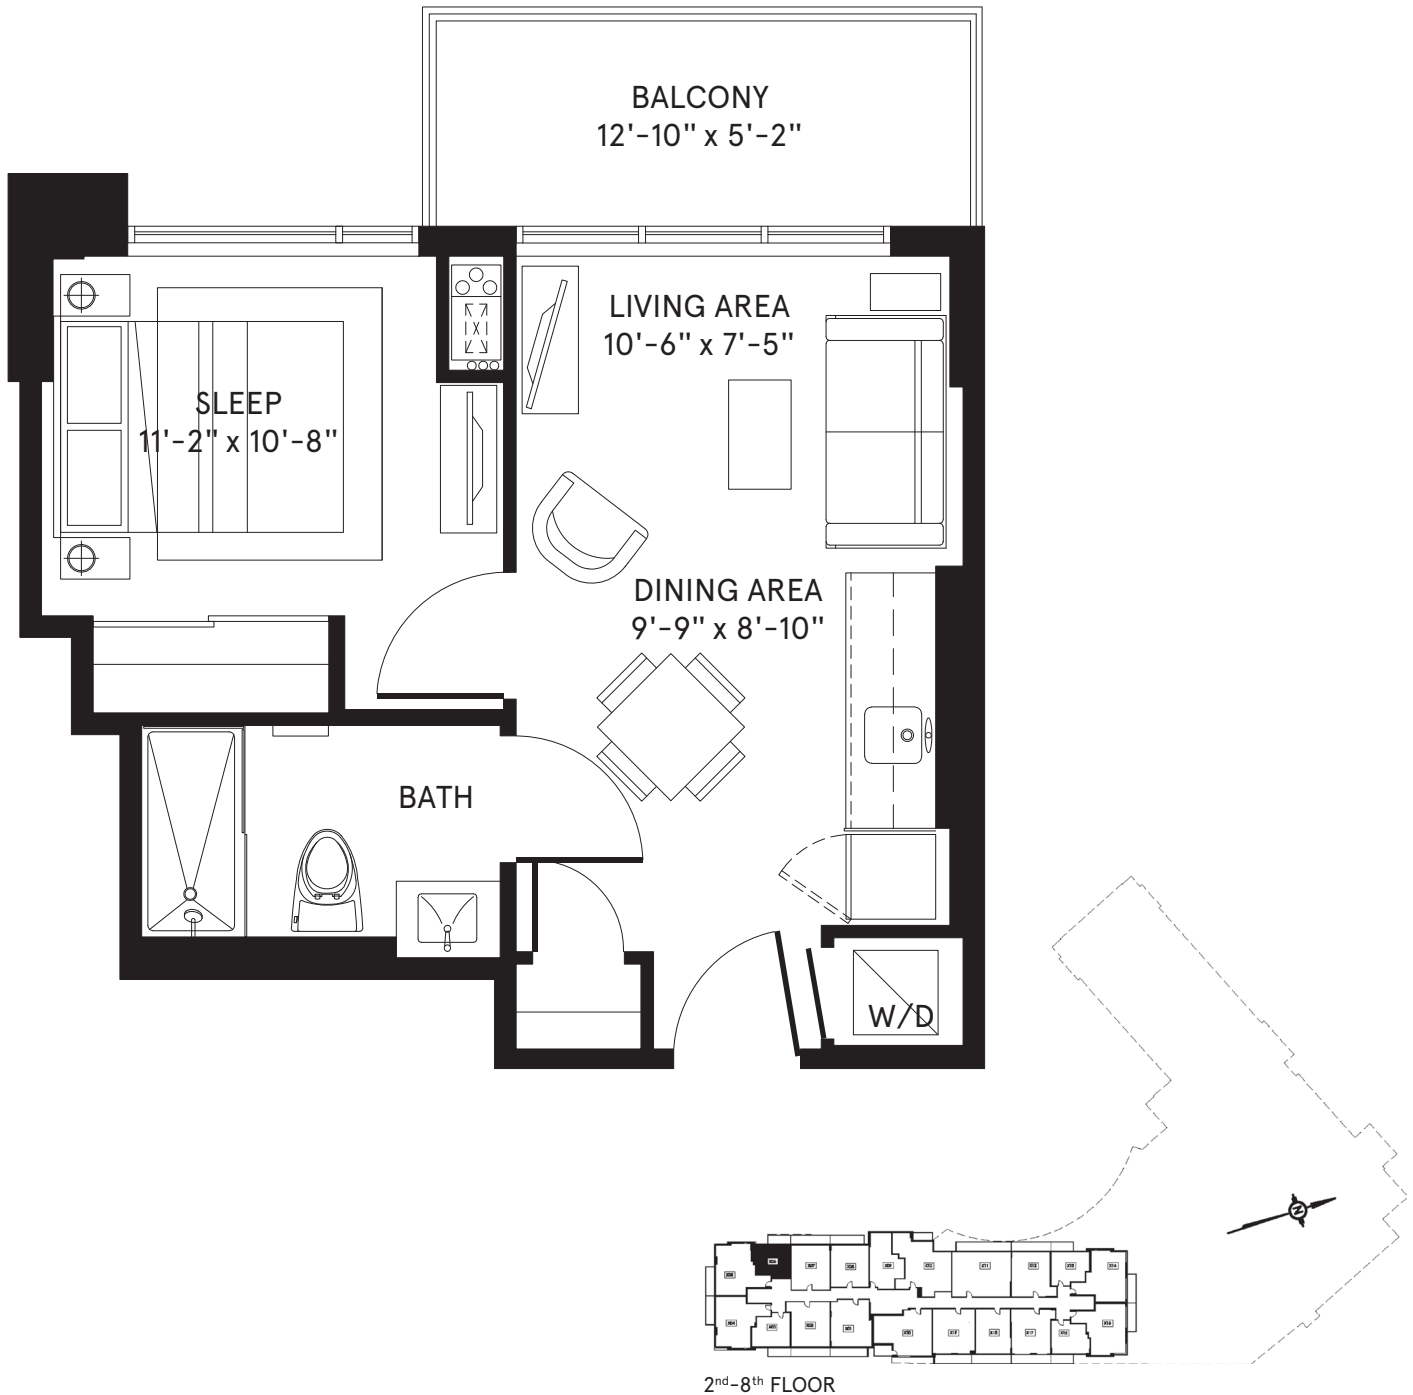

ASTORIA

BY ALAVIDA LifeStyles

ORCHID C6

1 BED

405 SQ FT

+ 65 SQ FT W/BALCONY 470 SQ FT

choo
communities

HELLOASTORIA.COM