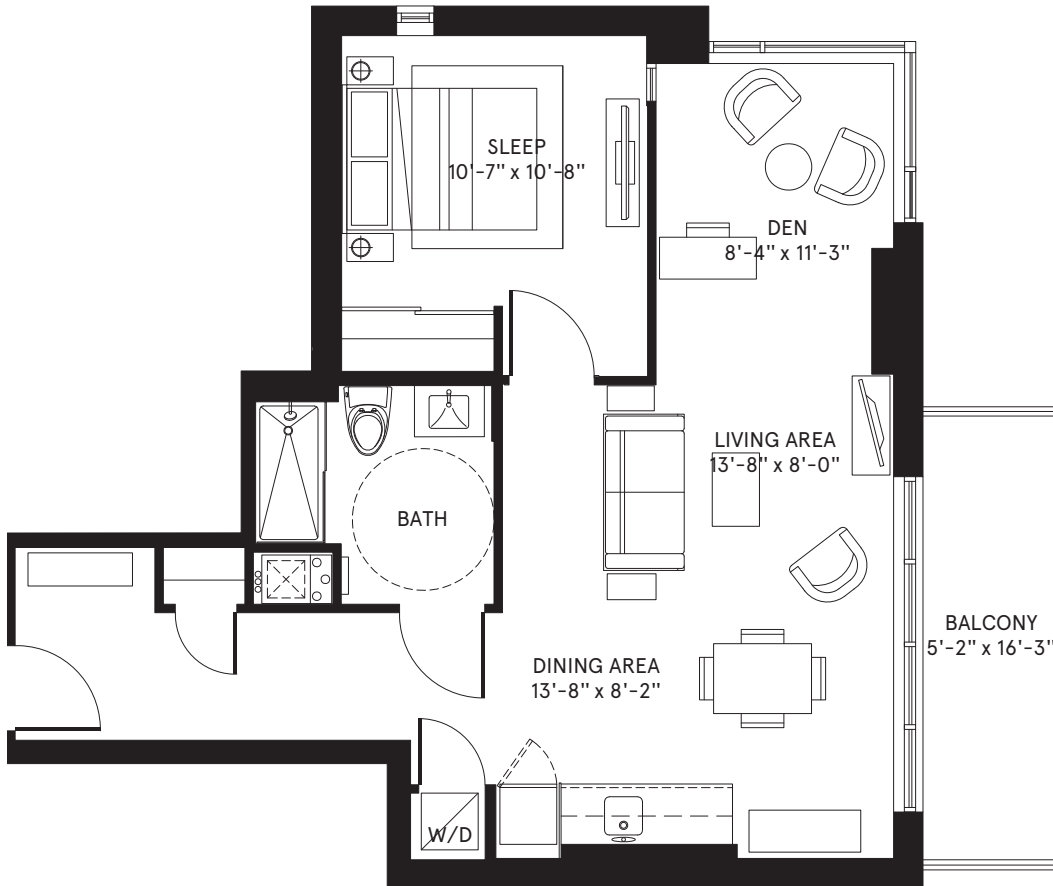

ASTORIA

BY ALAVIDA LifeStyles

DAISY C14

1 BED + DEN

711 SQ FT

+ 80 SQ FT W/BALCONY 791 SQ FT

3rd-8th FLOOR

choo
communities