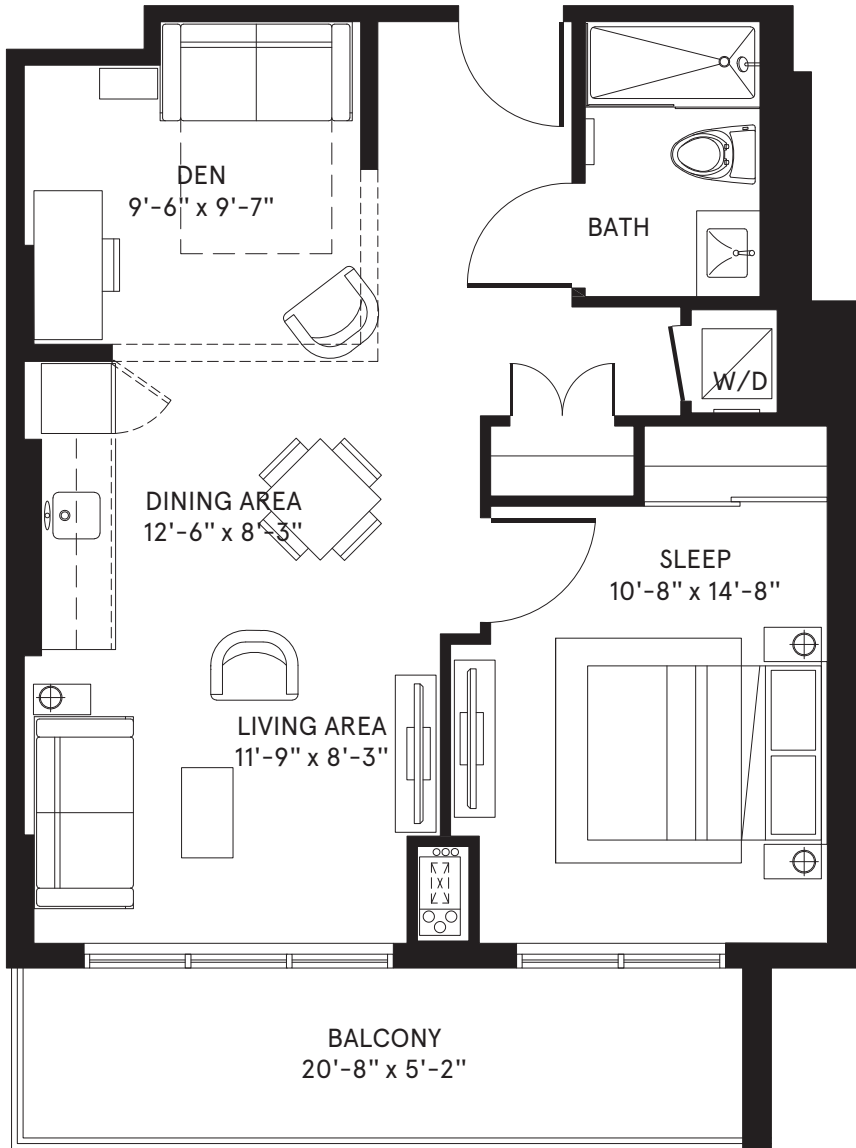

# ASTORIA

BY ALAVIDA LifeStyles

MERRY C1

**1 BED + DEN**

**640 SQ FT**

+ 100 SQ FT W/BALCONY 740 SQ FT

2<sup>nd</sup>-8<sup>th</sup> FLOOR

*choo*  
communities