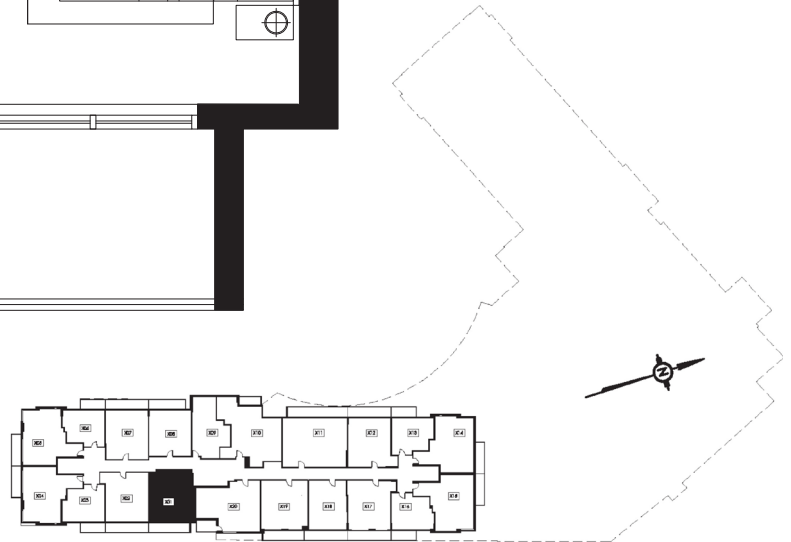

# ASTORIA

BY ALAVIDA LifeStyles

MERRY C1

**1 BED + DEN**

**640 SQ FT**

+ 100 SQ FT W/BALCONY 740 SQ FT

2<sup>nd</sup>-8<sup>th</sup> FLOOR

*choo*  
communities