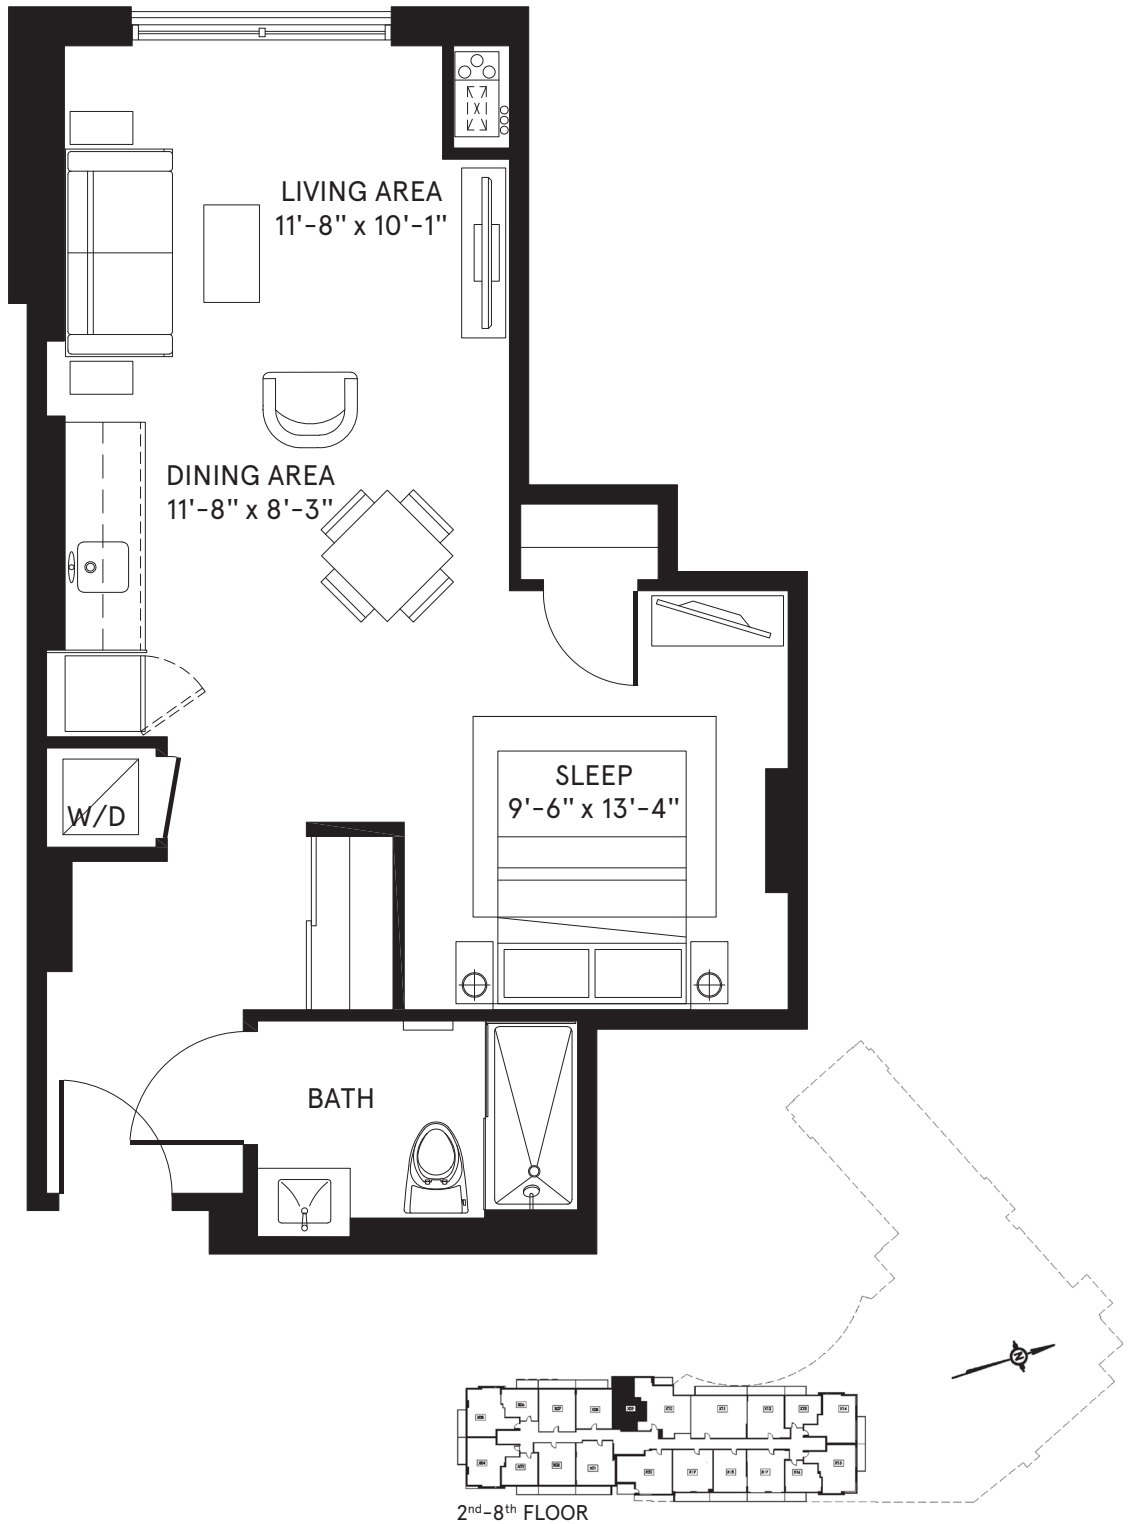

ASTORIA

BY ALAVIDA LifeStyles

DAYLILY C9
STUDIO
528 SQ FT

choo
communities

HELLOASTORIA.COM
613-688-5045

E. & O.E. Plans and specifications are subject to change without notice. March 2022