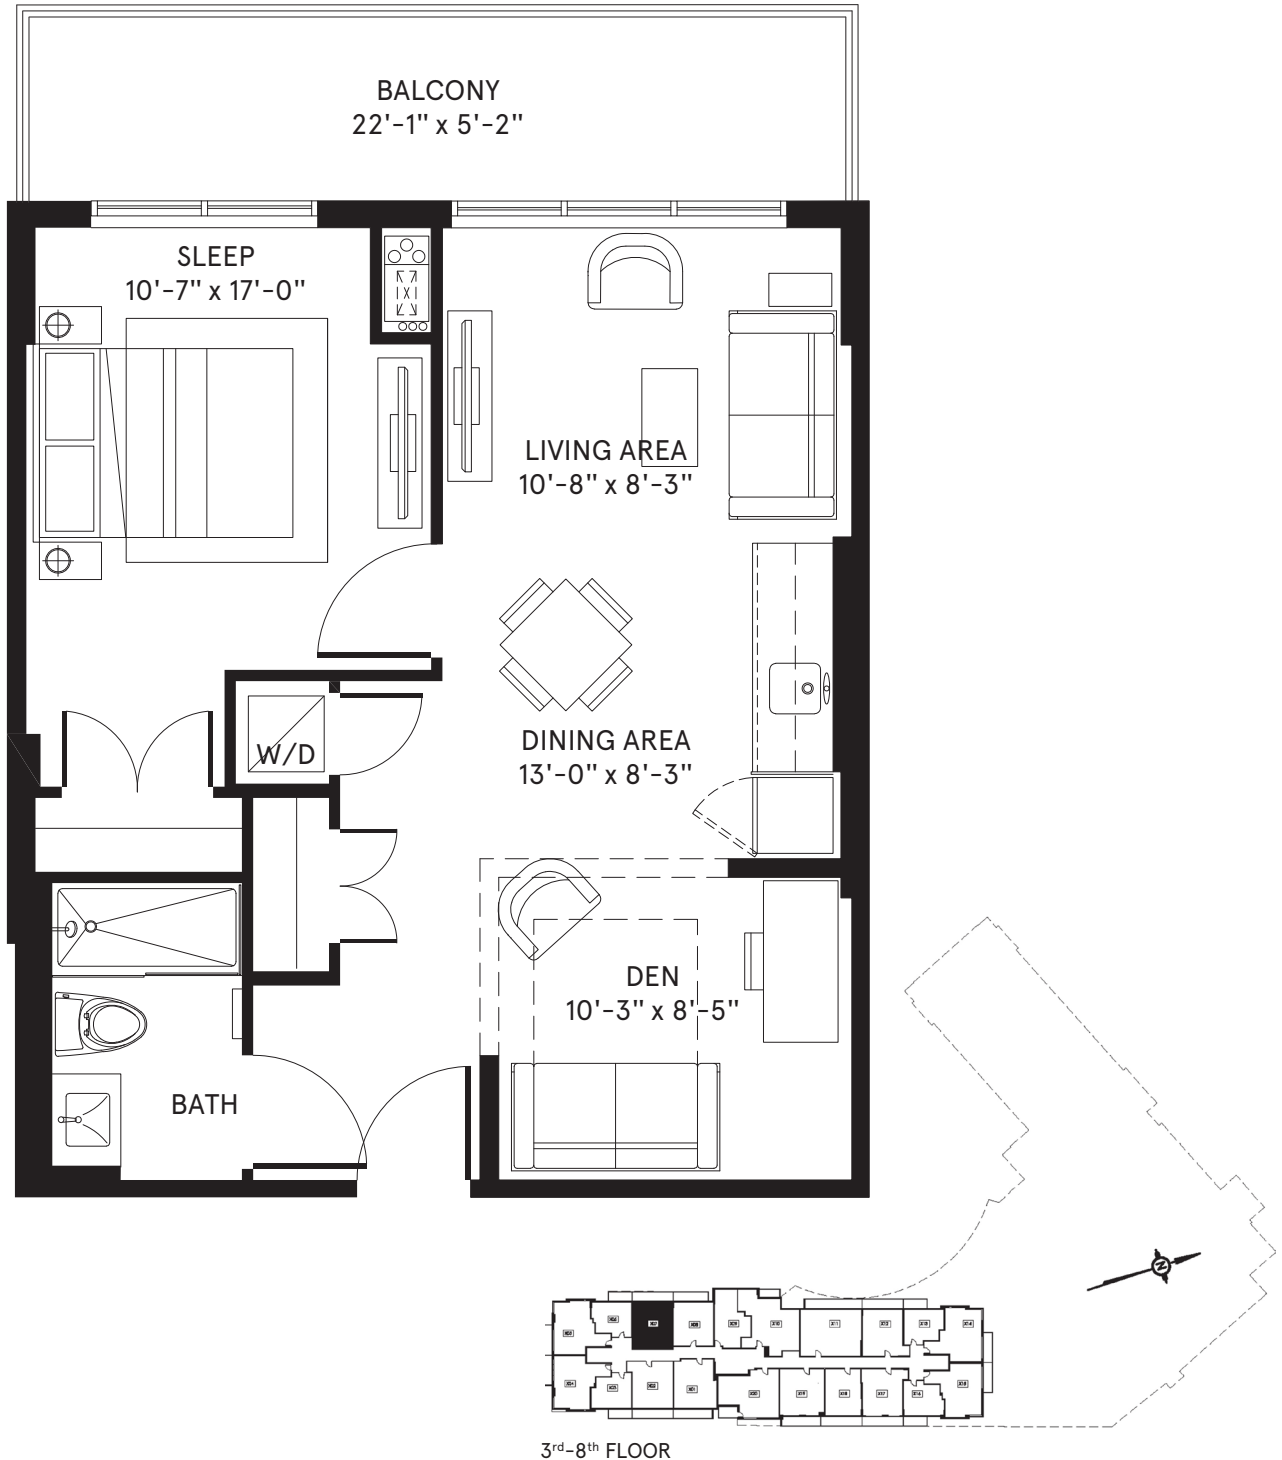

ASTORIA

BY ALAVIDA LifeStyles

ROSE C7

1 BED + DEN

585 SQ FT

+ 110 SQ FT W/BALCONY 695 SQ FT

choo
communities

HELLOASTORIA.COM