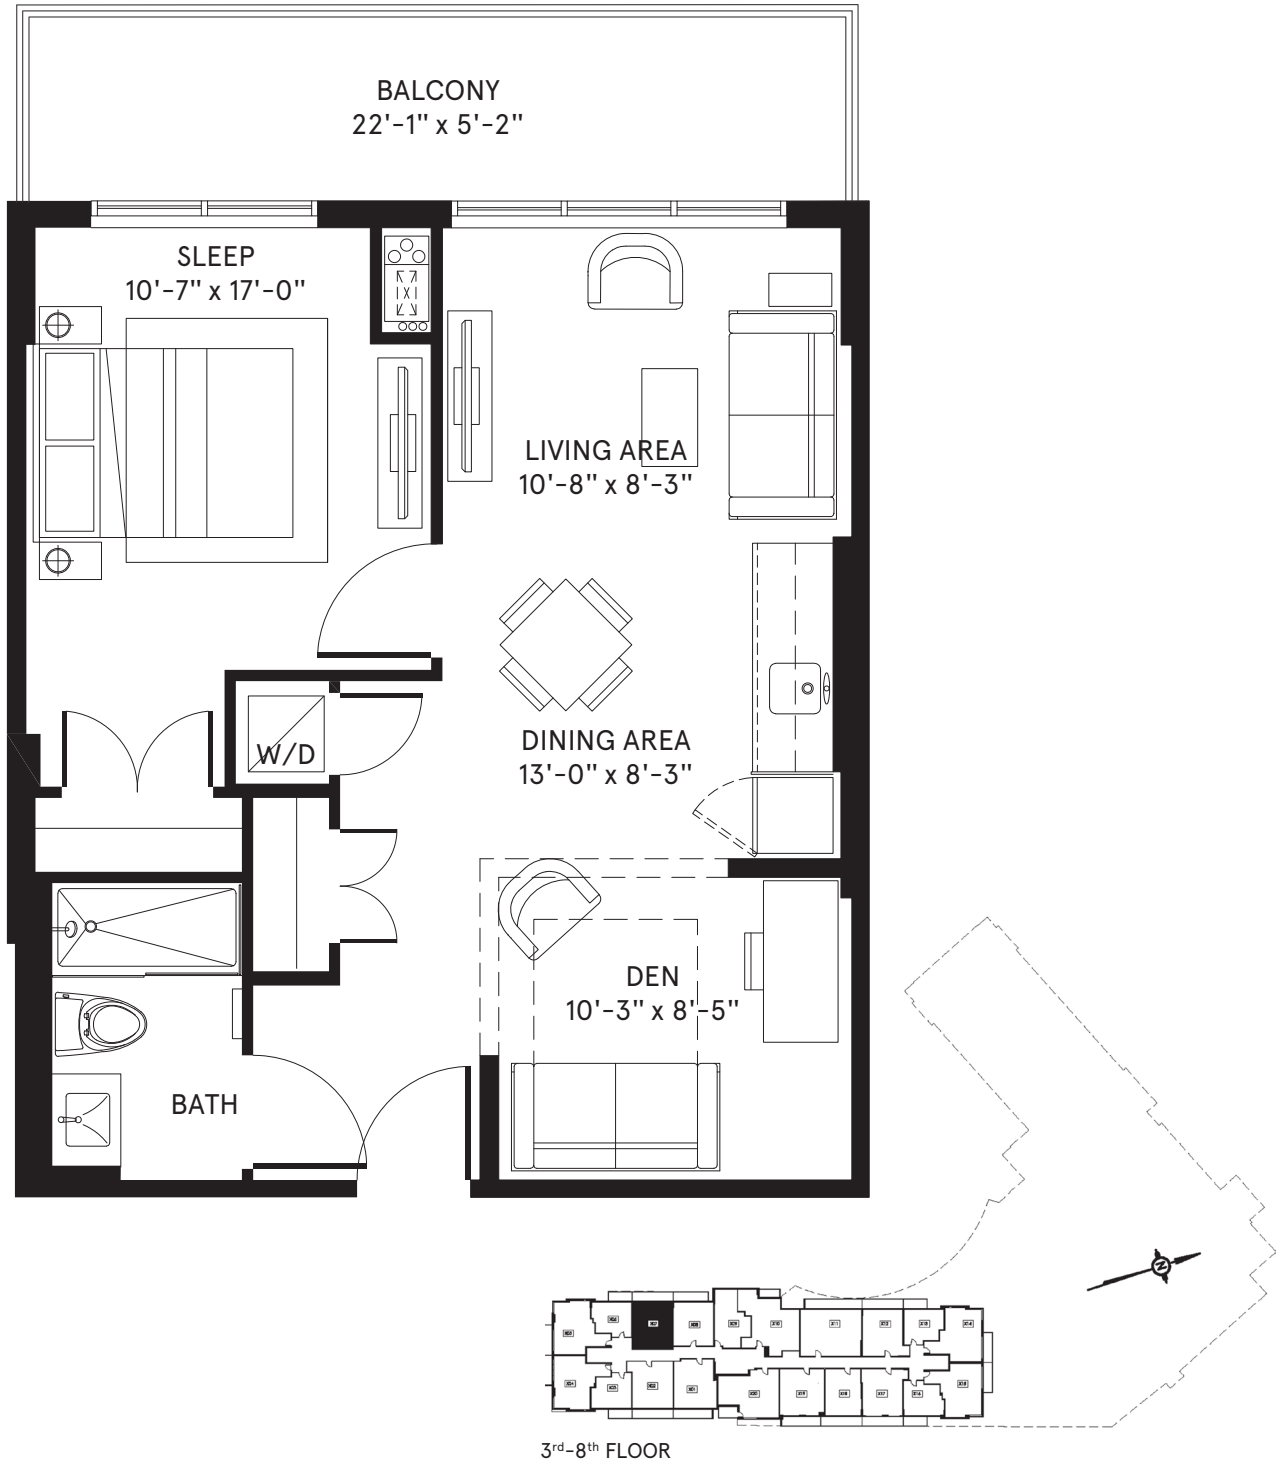

# ASTORIA

BY ALAVIDA LifeStyles

ROSE C7

## 1 BED + DEN

585 SQ FT

+ 110 SQ FT W/BALCONY 695 SQ FT

choo  
communities

HELLOASTORIA.COM

613-688-5045

E. & O.E. Plans and specifications are subject to change without notice. March 2022