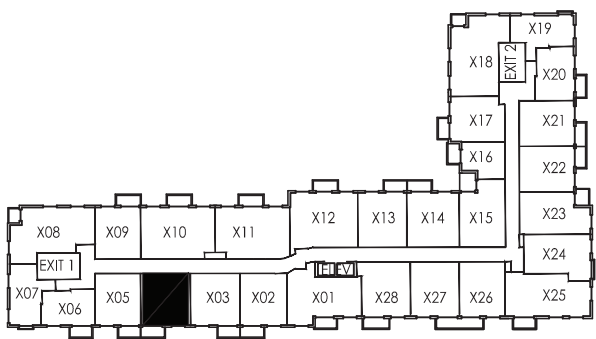

*Coral*

Suite Type B2 BF | 540 sq.ft. | Suites 204, 304, 404, 504, 604

3RD TO 5TH FLOOR KEY PLAN

E. & O.E. Plans and specifications are approximate and are subject to change without notice.