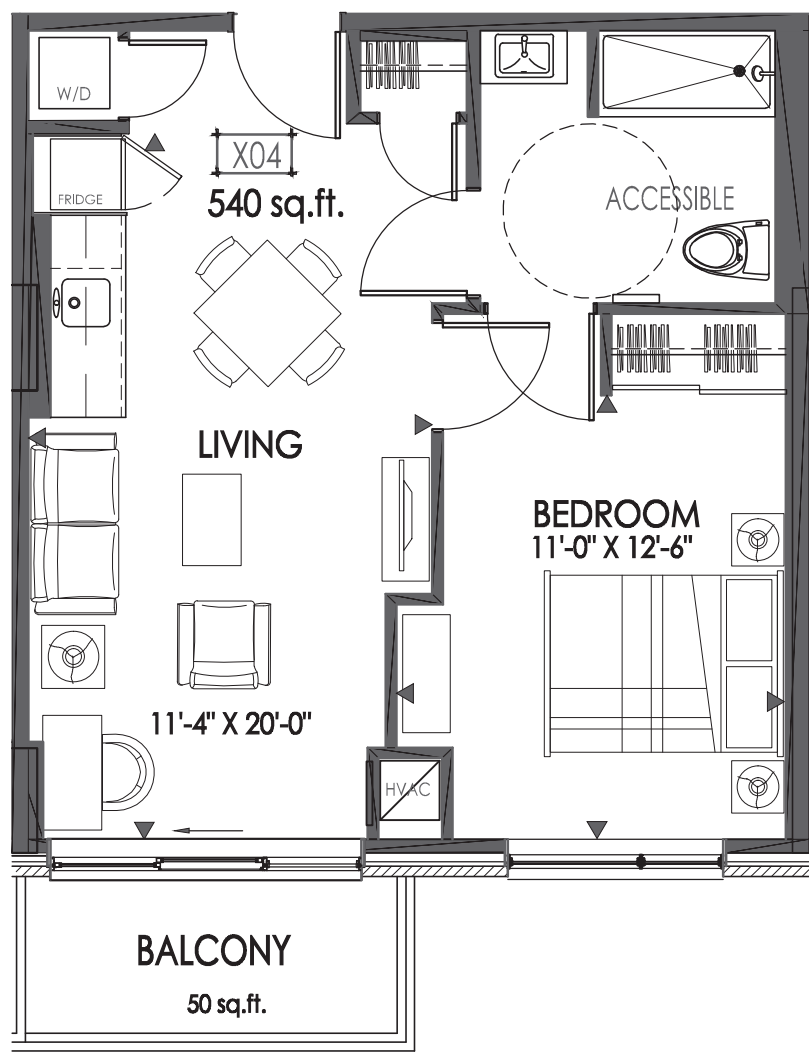

*Coral*

Suite Type B2 BF | 540 sq.ft. | Suites 204, 304, 404, 504, 604

3RD TO 5TH FLOOR KEY PLAN

E. & O.E. Plans and specifications are approximate and are subject to change without notice.