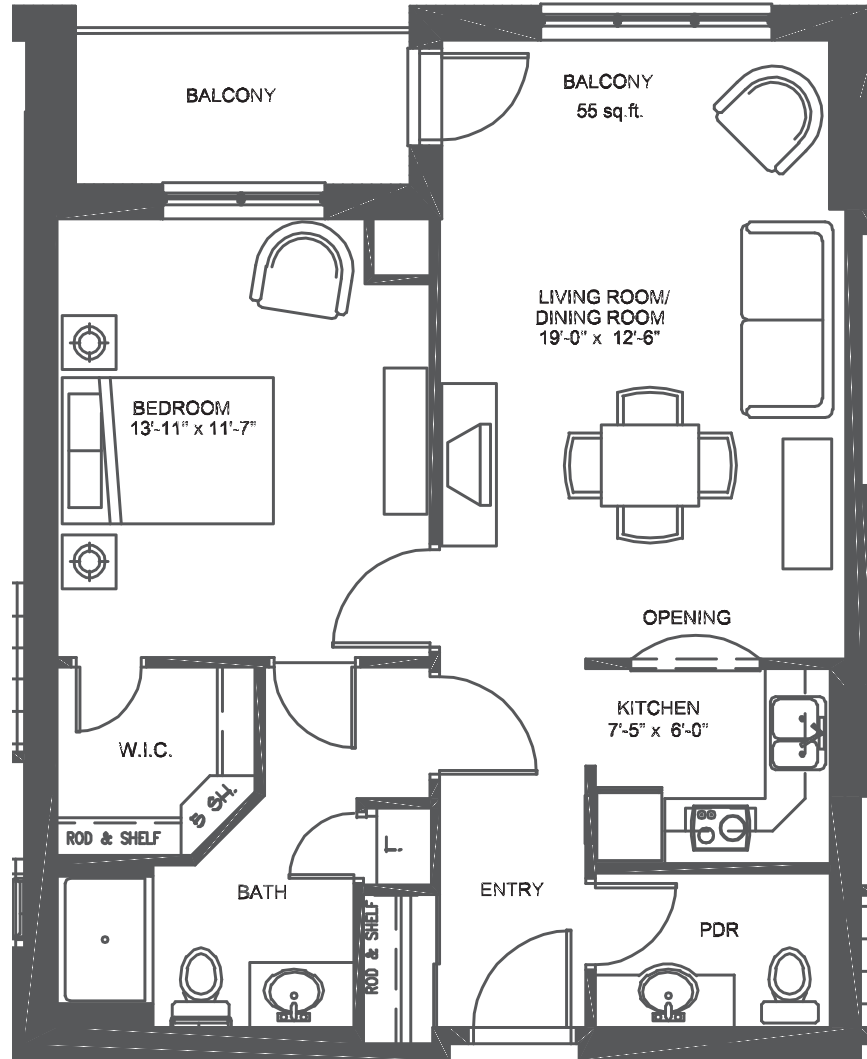

## Unit 1L

1 Bedroom | 750 sq.ft. | Units 409, 507, 607

E. & O.E. Plans and specifications are approximate and are subject to change without notice.