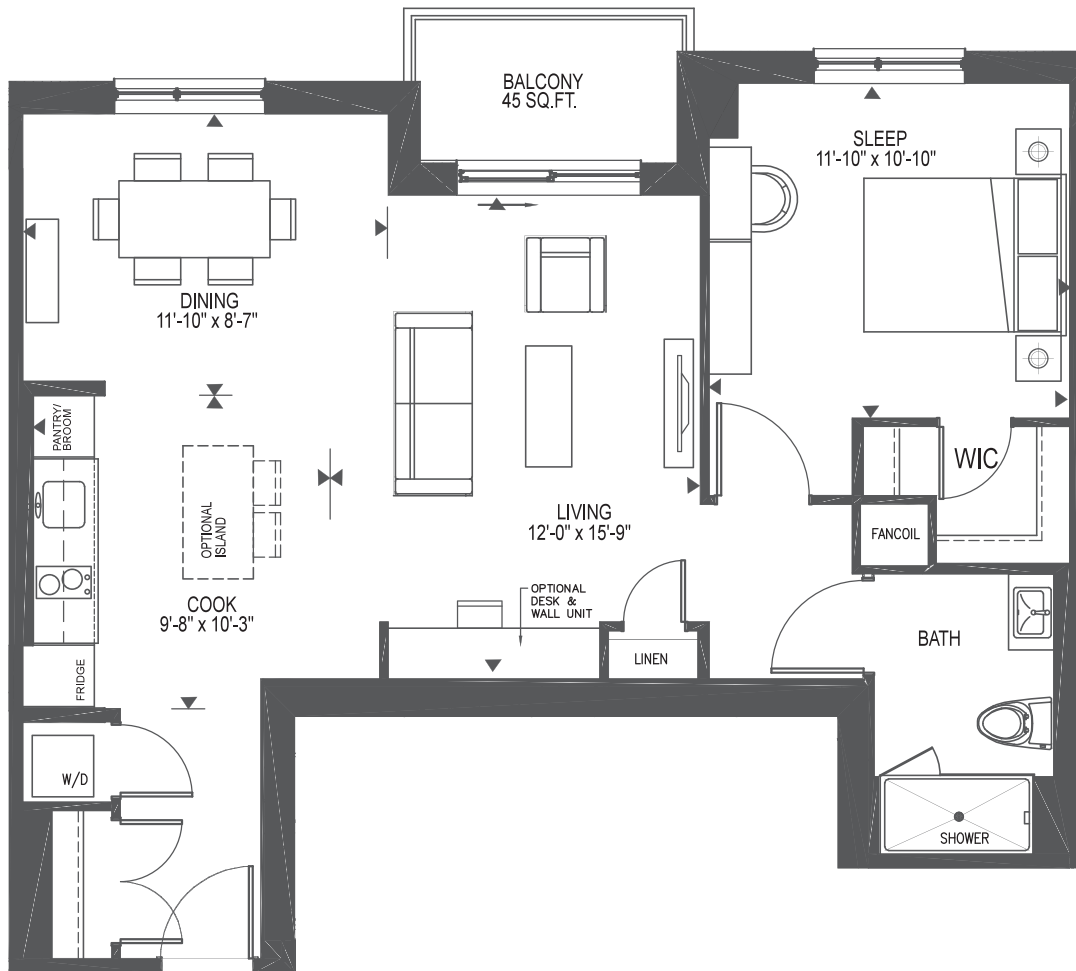

Unit F1

1 Bedroom | 790 sq.ft.* | Units 205, 305, 405, 505, 605, 705, 805

*Does not include balcony.

E. & O.E. Plans and specifications are approximate and are subject to change without notice.