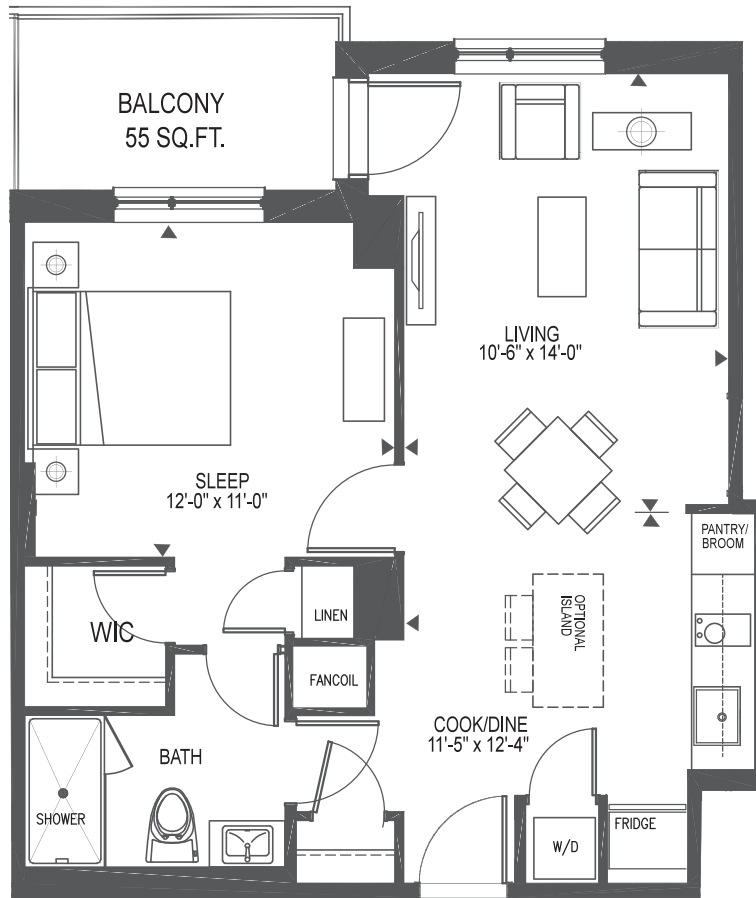

Unit D2 Modification

1 Bedroom | 598 sq.ft.* | Units 209, 309, 409, 509, 609, 709, 809

*Does not include balcony.

E. & O.E. Plans and specifications are approximate and are subject to change without notice.