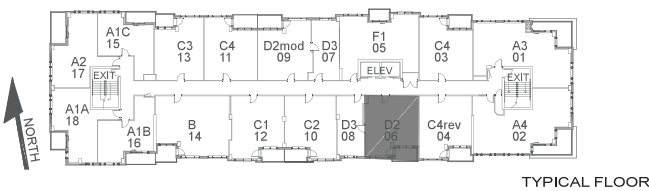

Unit D2

1 Bedroom | 598 sq.ft.* | Units 206, 306, 406, 506, 606, 706, 806

*Does not include balcony.

E. & O.E. Plans and specifications are approximate and are subject to change without notice.