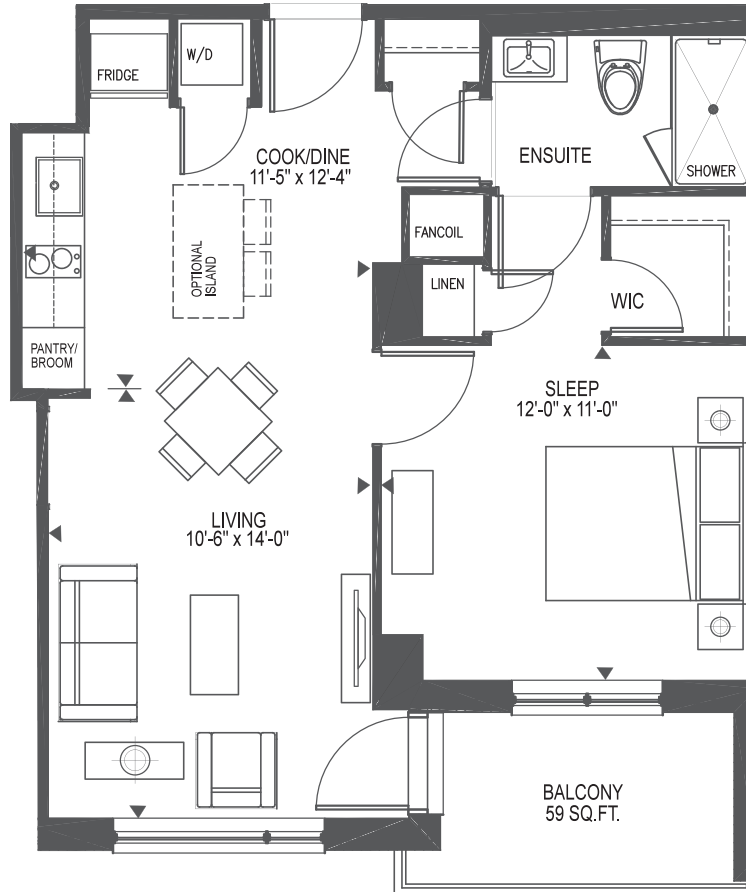

Unit D2

1 Bedroom | 598 sq.ft.* | Units 206, 306, 406, 506, 606, 706, 806

*Does not include balcony.

E. & O.E. Plans and specifications are approximate and are subject to change without notice.