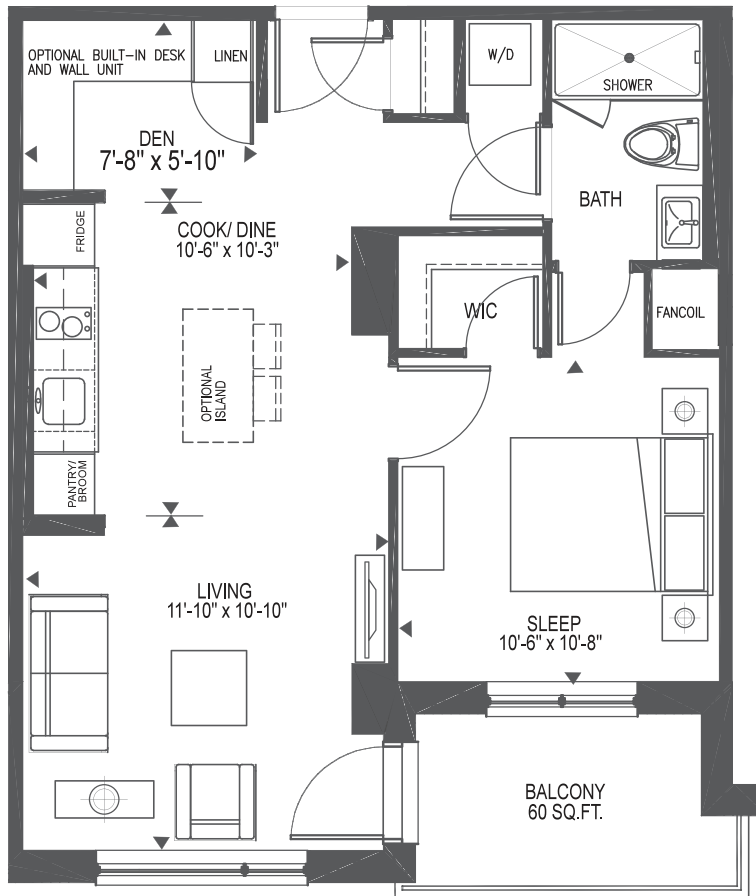

Unit C4 Reverse

1 Bedroom | 612 sq.ft.* | Units 204, 304, 404, 504, 604, 704, 804

*Does not include balcony.

E. & O.E. Plans and specifications are approximate and are subject to change without notice.