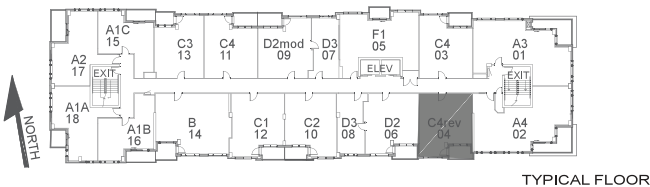

Unit C4 Reverse

1 Bedroom | 612 sq.ft.* | Units 204, 304, 404, 504, 604, 704, 804

*Does not include balcony.

E. & O.E. Plans and specifications are approximate and are subject to change without notice.