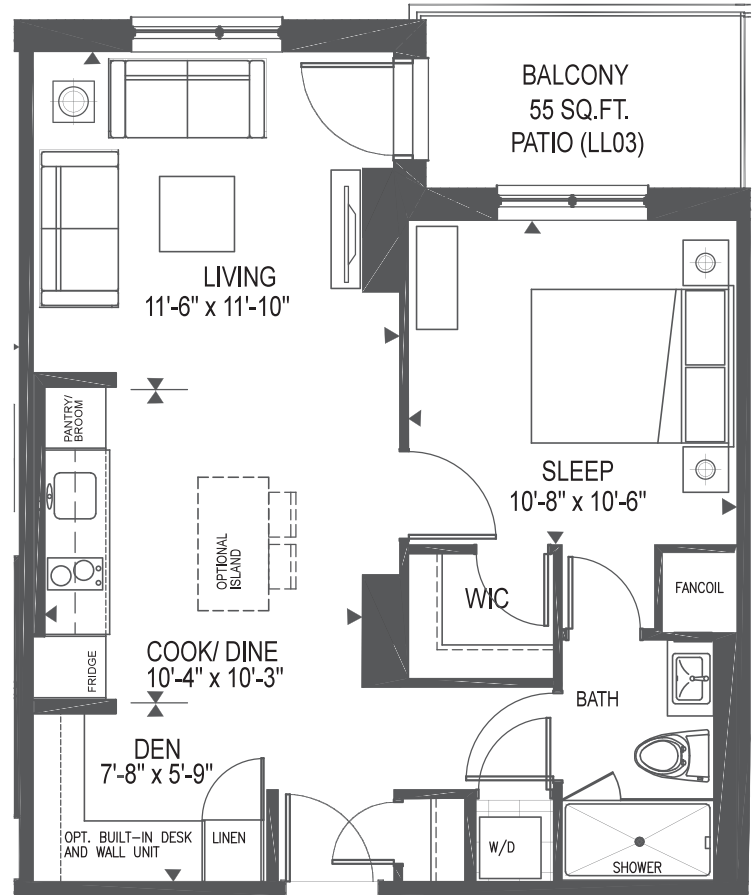

## Unit C4

1 Bedroom | 612 sq.ft.\* | Units LL03, 101, 203, 211, 303, 311, 403, 411, 503, 511, 603, 611, 703, 711, 803, 811

\*Does not include balcony.

E. & O.E. Plans and specifications are approximate and are subject to change without notice.