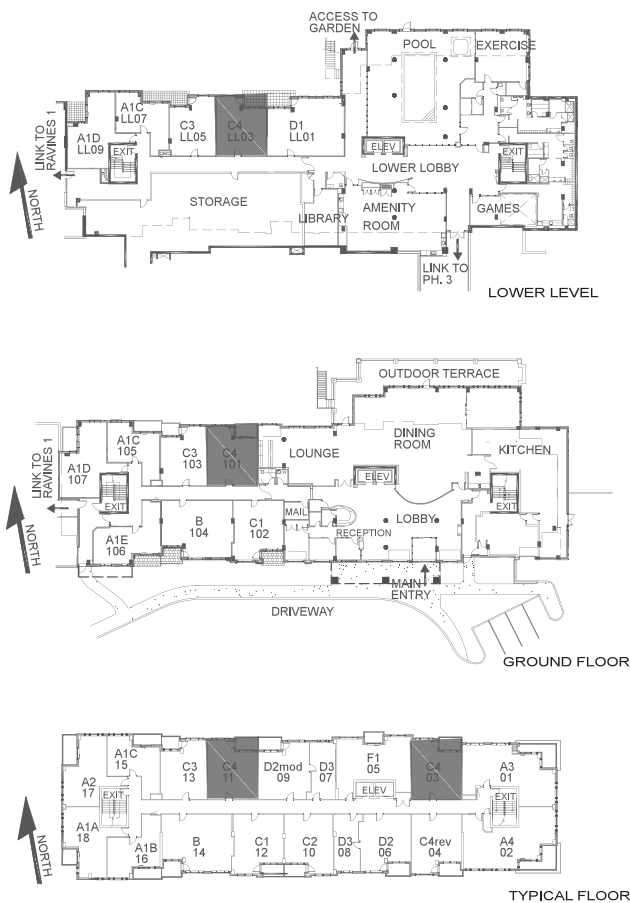

## Unit C4

1 Bedroom | 612 sq.ft.\* | Units LL03, 101, 203, 211, 303, 311, 403, 411, 503, 511, 603, 611, 703, 711, 803, 811

\*Does not include balcony.

E. & O.E. Plans and specifications are approximate and are subject to change without notice.