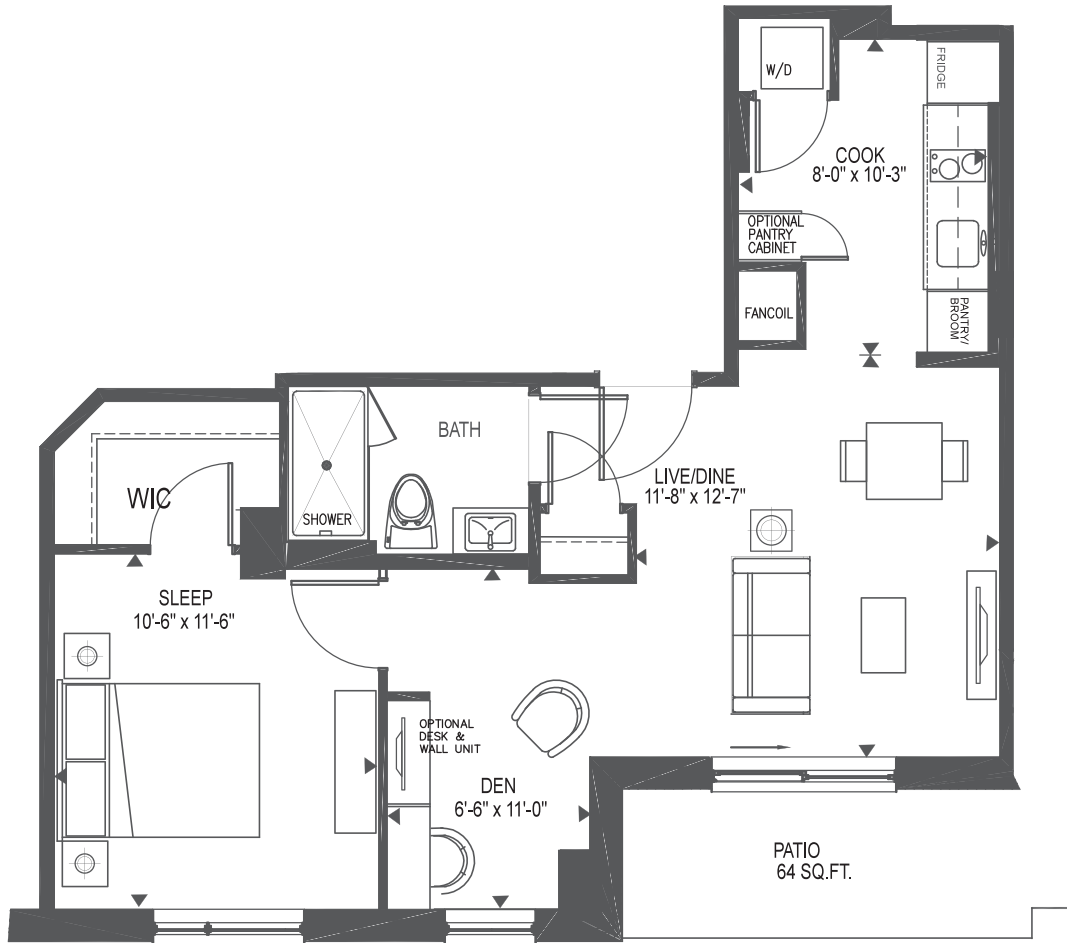

Unit A1E

1 Bedroom | 620 sq.ft.* | Unit 106

*Does not include balcony.

E. & O.E. Plans and specifications are approximate and are subject to change without notice.