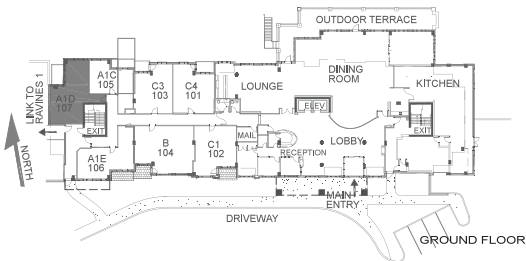

Unit A1D

1 Bedroom | 680 sq.ft.* | Units LL09, 107

*Does not include balcony.

E. & O.E. Plans and specifications are approximate and are subject to change without notice.