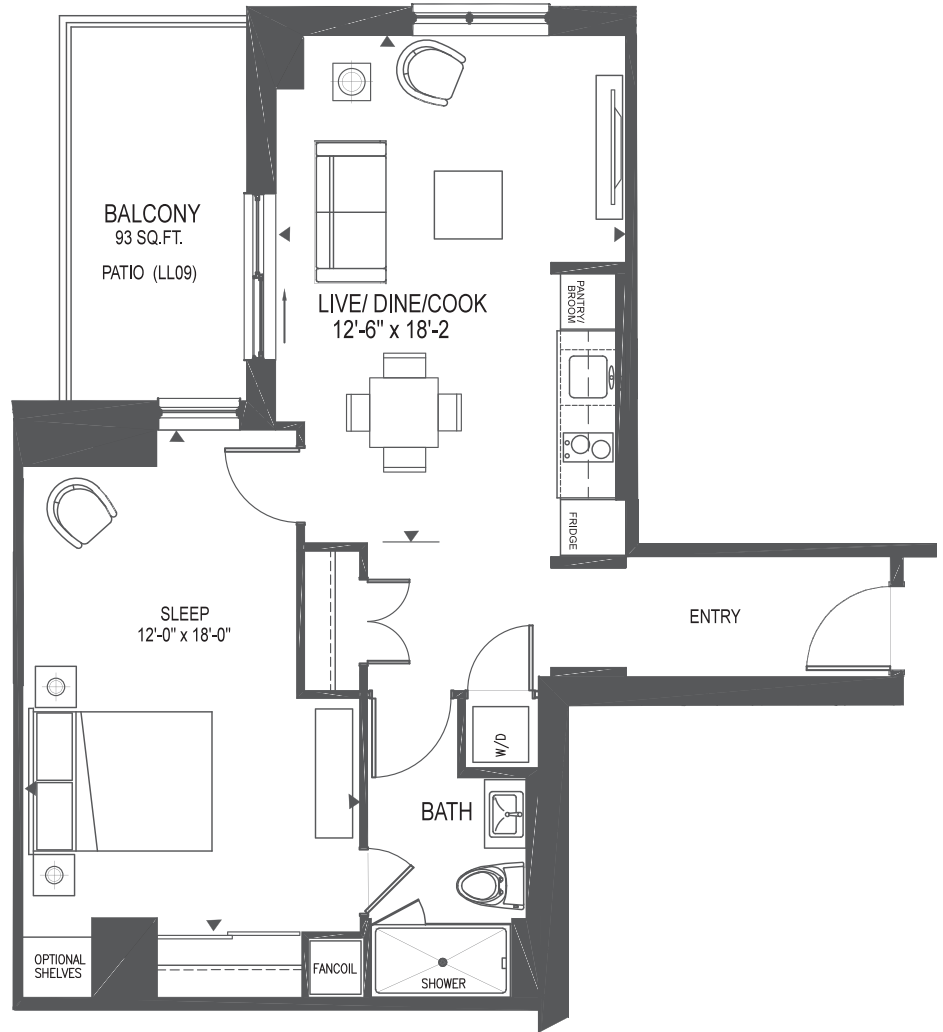

Unit A1D

1 Bedroom | 680 sq.ft.* | Units LL09, 107

*Does not include balcony.

E. & O.E. Plans and specifications are approximate and are subject to change without notice.