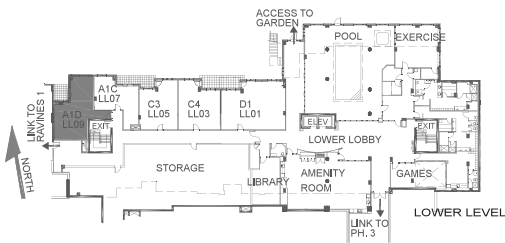

Unit A1D

1 Bedroom | 680 sq.ft.* | Units LL09, 107

*Does not include balcony.

E. & O.E. Plans and specifications are approximate and are subject to change without notice.