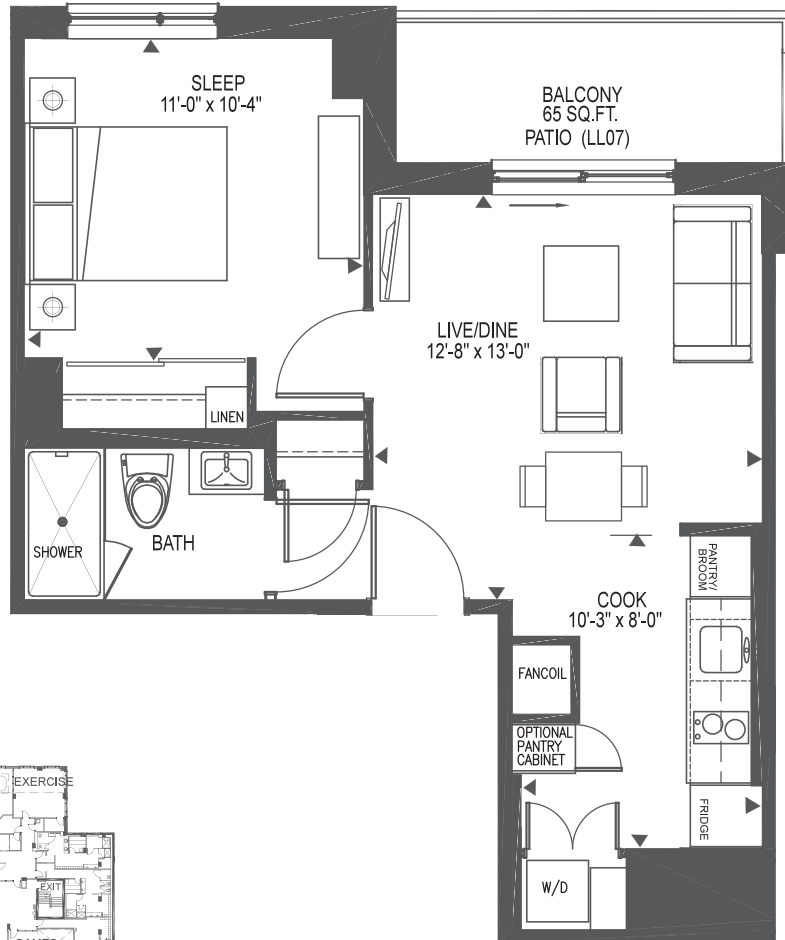

Unit A1C

1 Bedroom | 505 sq.ft.* | Units LL07, 105, 215, 315, 415, 515, 615, 715, 815

*Does not include balcony.

E. & O.E. Plans and specifications are approximate and are subject to change without notice.