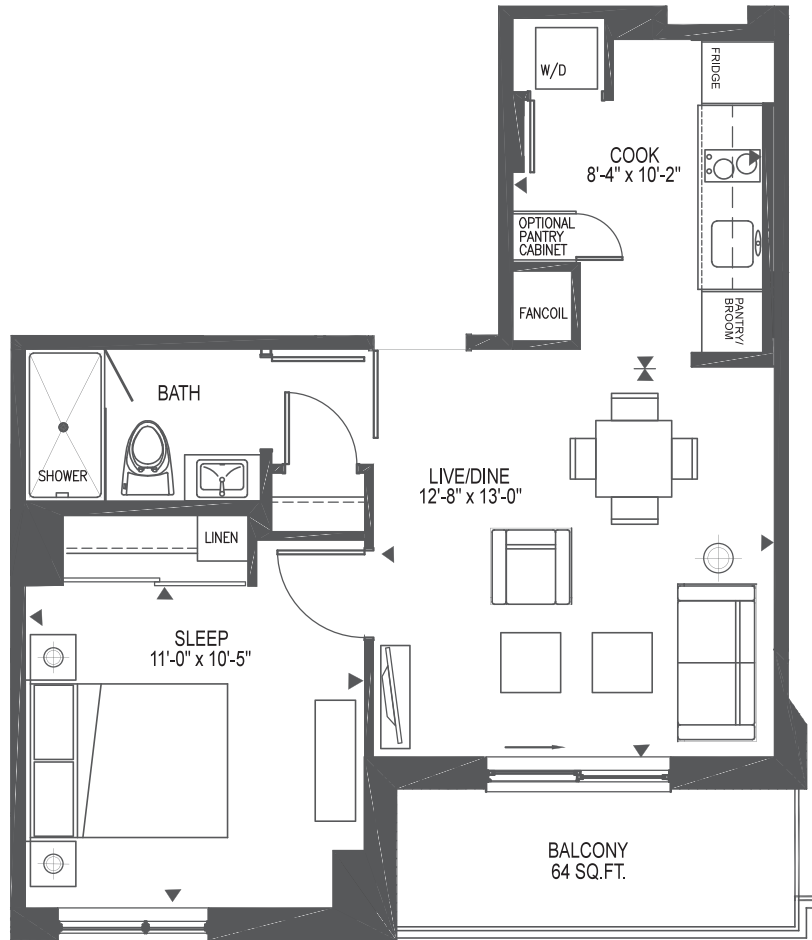

Unit A1B

1 Bedroom | 520 sq.ft.* | Units 216, 316, 416, 516, 616, 716, 816

*Does not include balcony.

E. & O.E. Plans and specifications are approximate and are subject to change without notice.