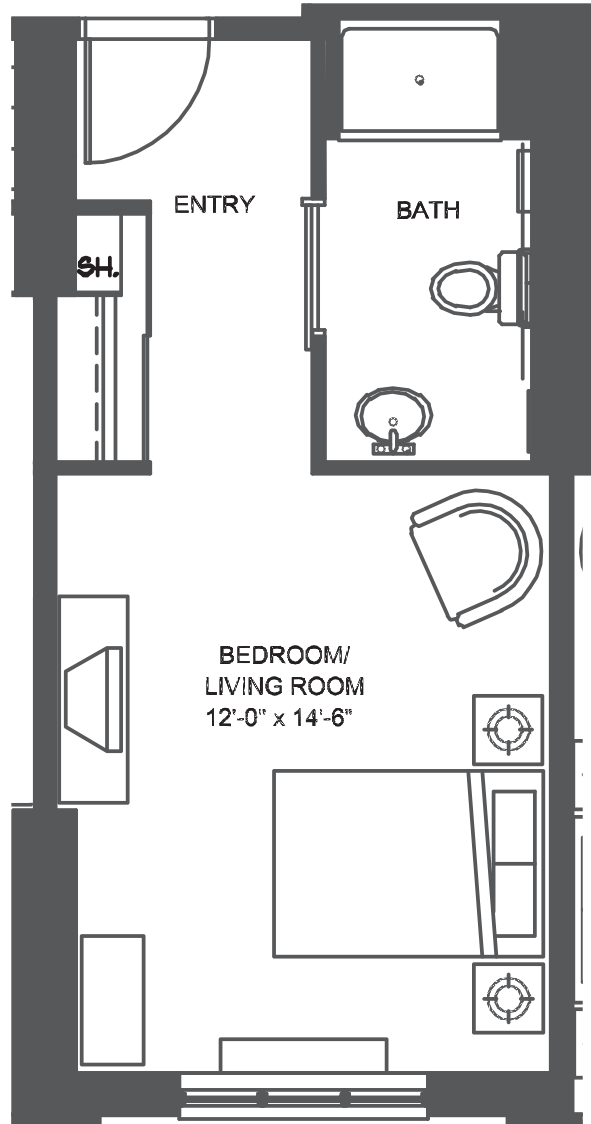

# Unit SB

Studio | 340 sq.ft. | Units 210, 211, 222

E. & O.E. Plans and specifications are approximate and are subject to change without notice.