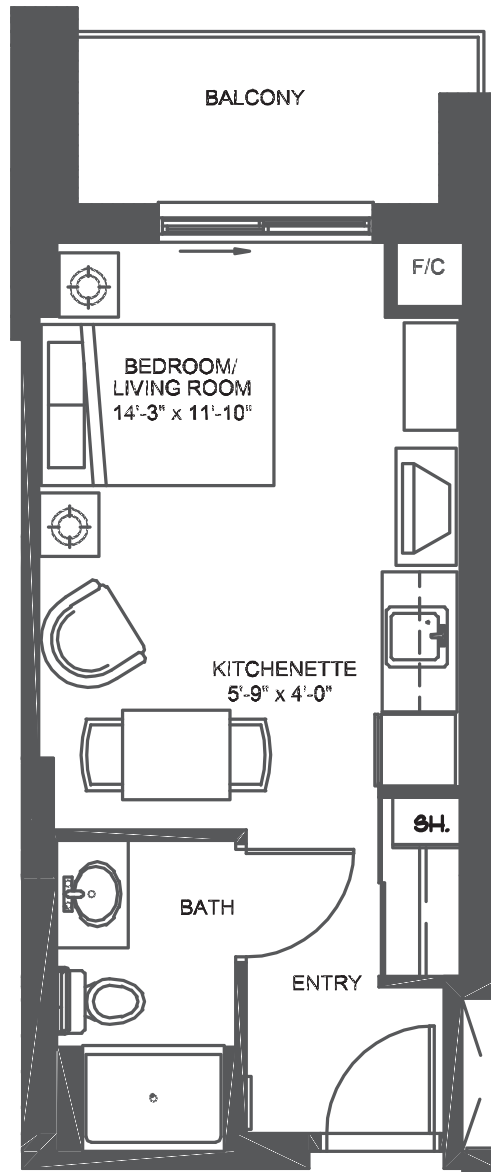

Unit SA

Studio | 335 sq.ft. | Units 403, 406

E. & O.E. Plans and specifications are approximate and are subject to change without notice.