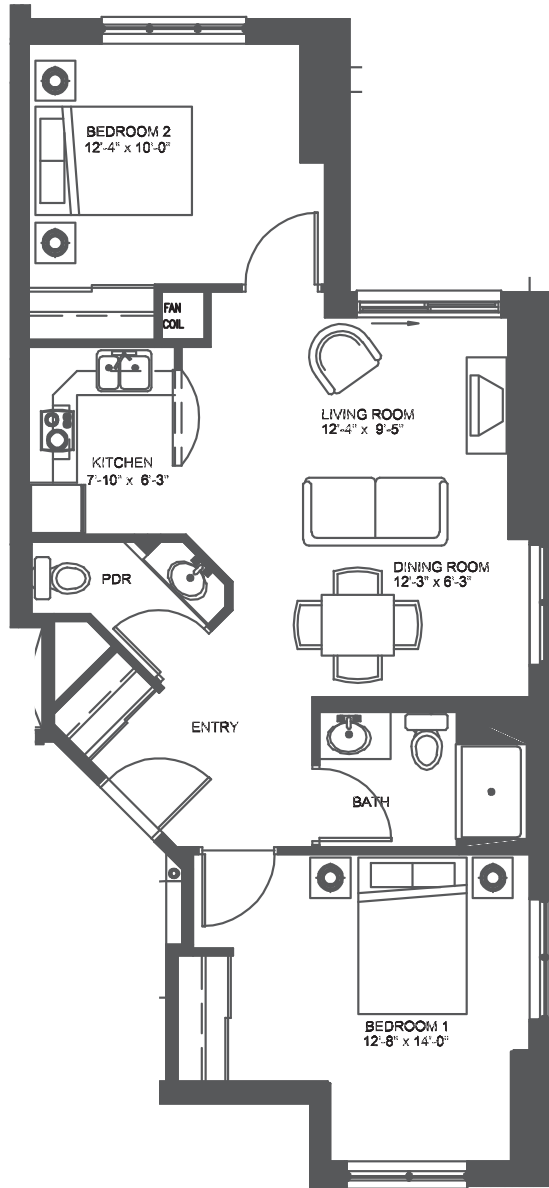

Unit 2B

2 Bedrooms | 845 sq.ft. | Units 201, 301, 401, 501, 601

E. & O.E. Plans and specifications are approximate and are subject to change without notice.