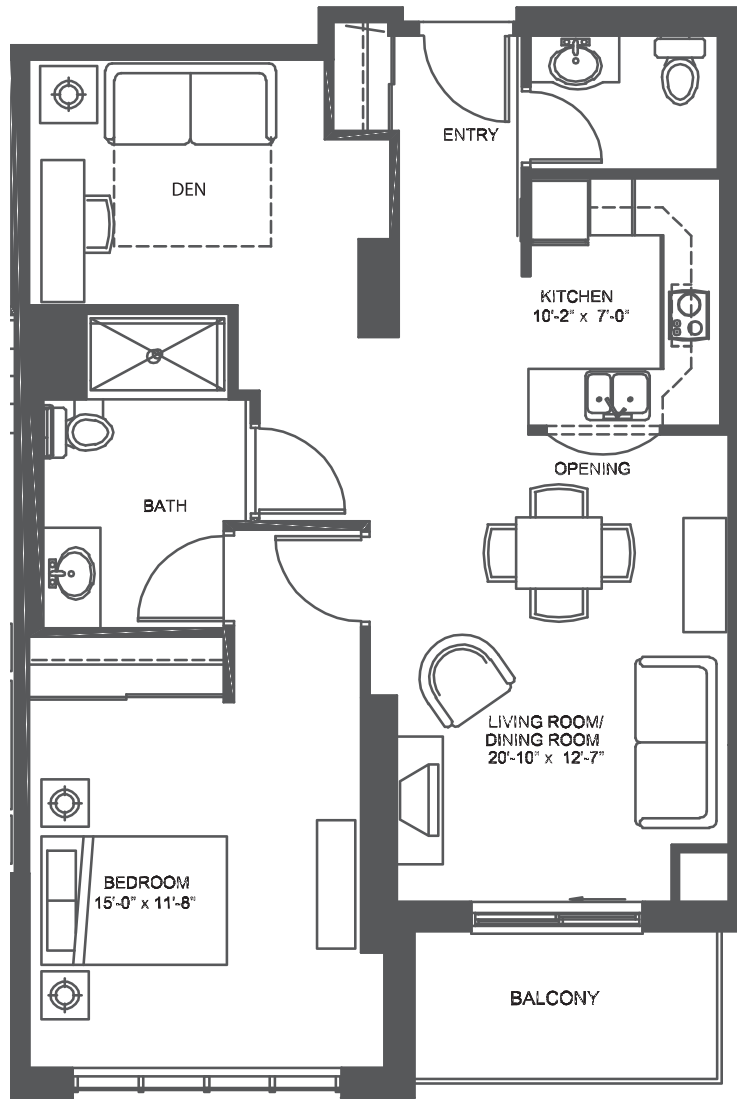

## Unit 1R

1 Bedroom | 832 sq.ft. | Units 414, 512, 612

E. & O.E. Plans and specifications are approximate and are subject to change without notice.