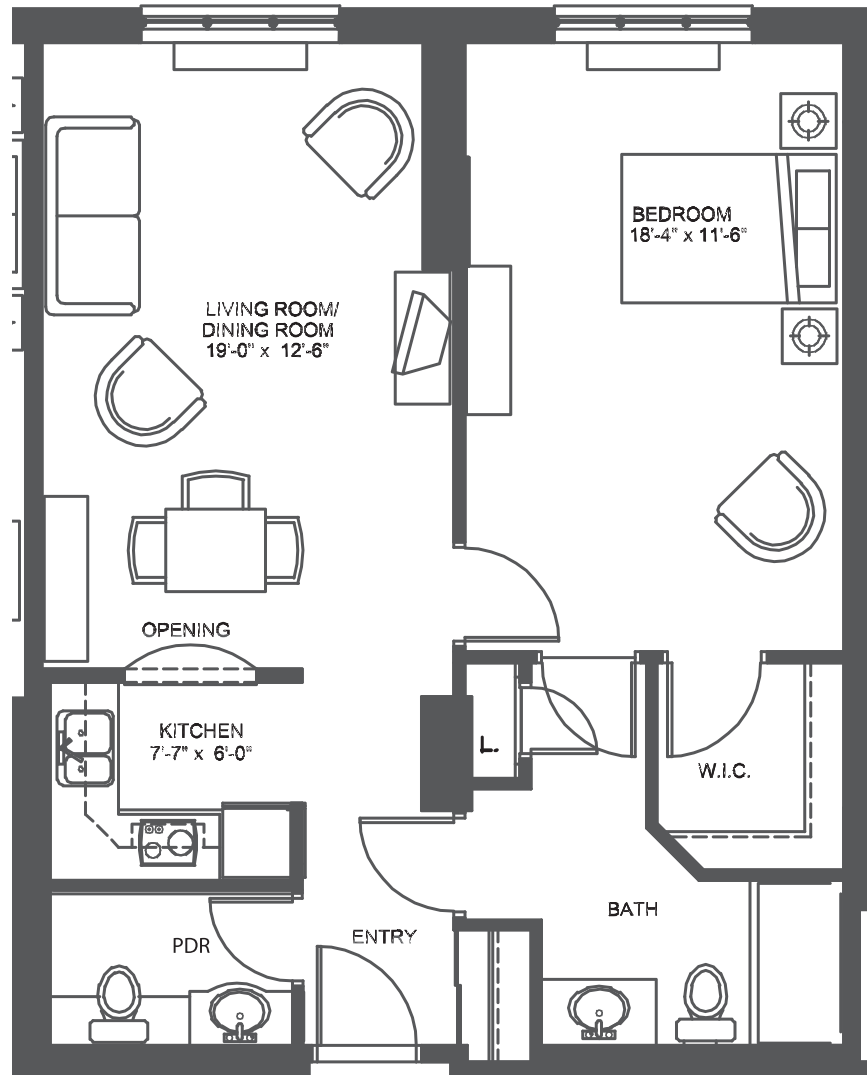

Unit 1P

1 Bedroom | 810 sq.ft. | Units 103, 104

E. & O.E. Plans and specifications are approximate and are subject to change without notice.