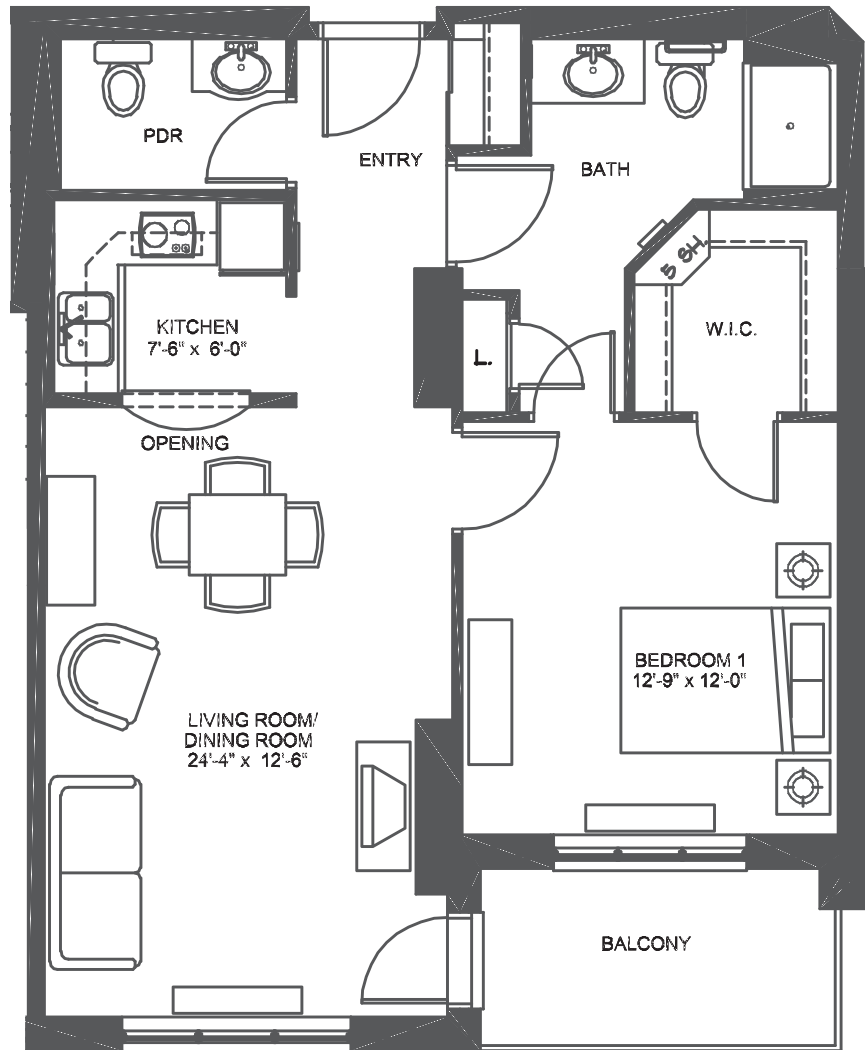

Unit 1N

1 Bedroom | 755 sq.ft. | Units 402, 502, 602

E. & O.E. Plans and specifications are approximate and are subject to change without notice.