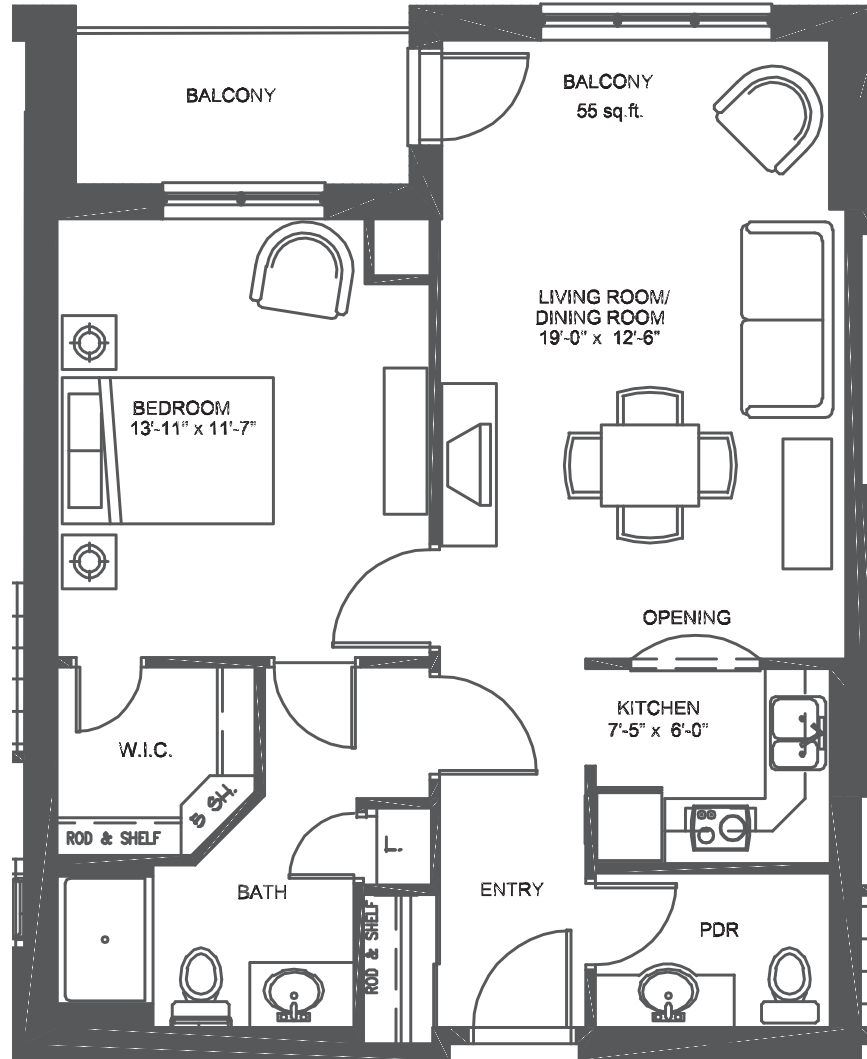

Unit 1L

1 Bedroom | 750 sq.ft. | Units 409, 507, 607

E. & O.E. Plans and specifications are approximate and are subject to change without notice.