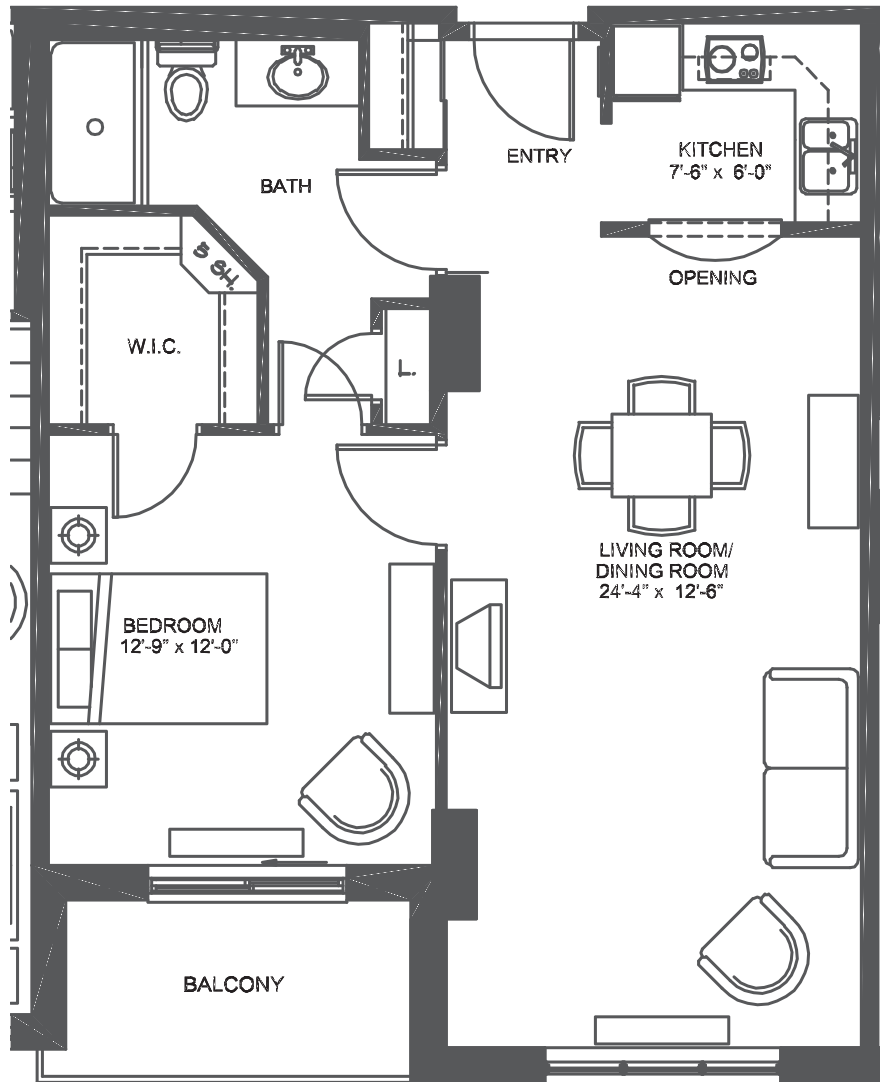

Unit 1K

1 Bedroom | 745 sq.ft. | Units 504, 604

E. & O.E. Plans and specifications are approximate and are subject to change without notice.