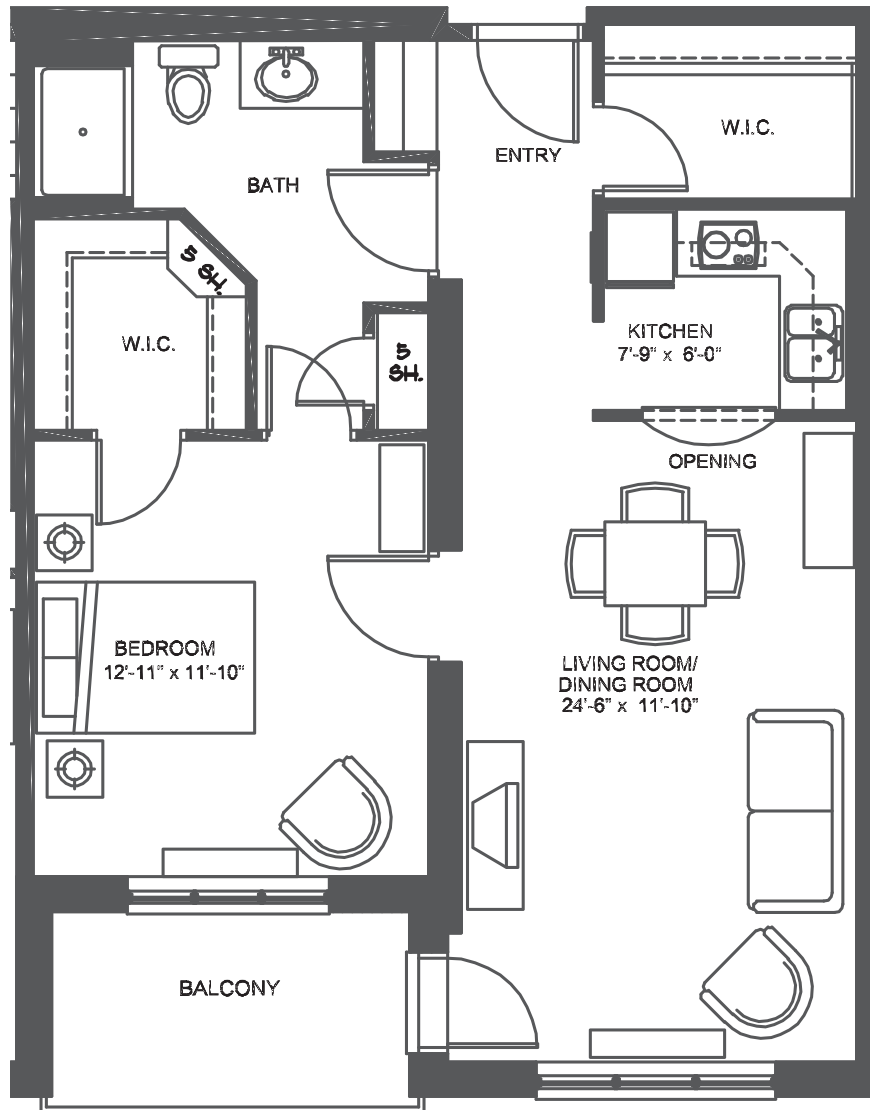

## Unit 1J

1 Bedroom | 745 sq.ft. | Units 412, 510, 610

E. & O.E. Plans and specifications are approximate and are subject to change without notice.