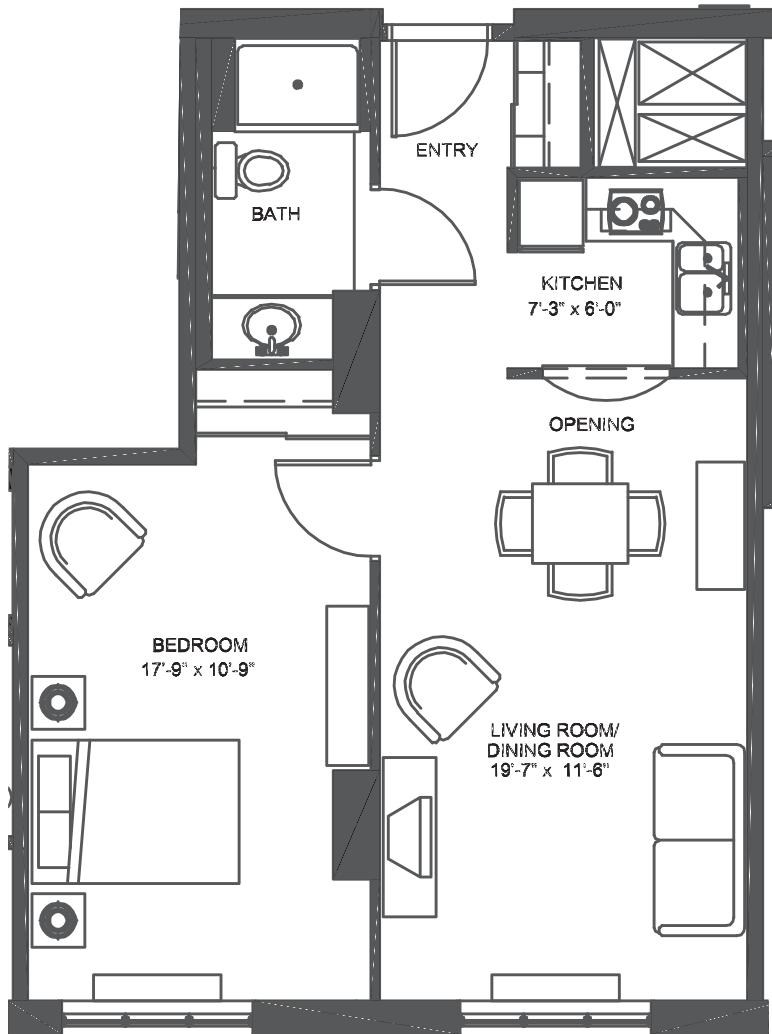

Unit 1F

1 Bedroom | 665 sq.ft. | Units 118, 226, 326

2ND-3RD FLOOR

GROUND FLOOR

E. & O.E. Plans and specifications are approximate and are subject to change without notice.