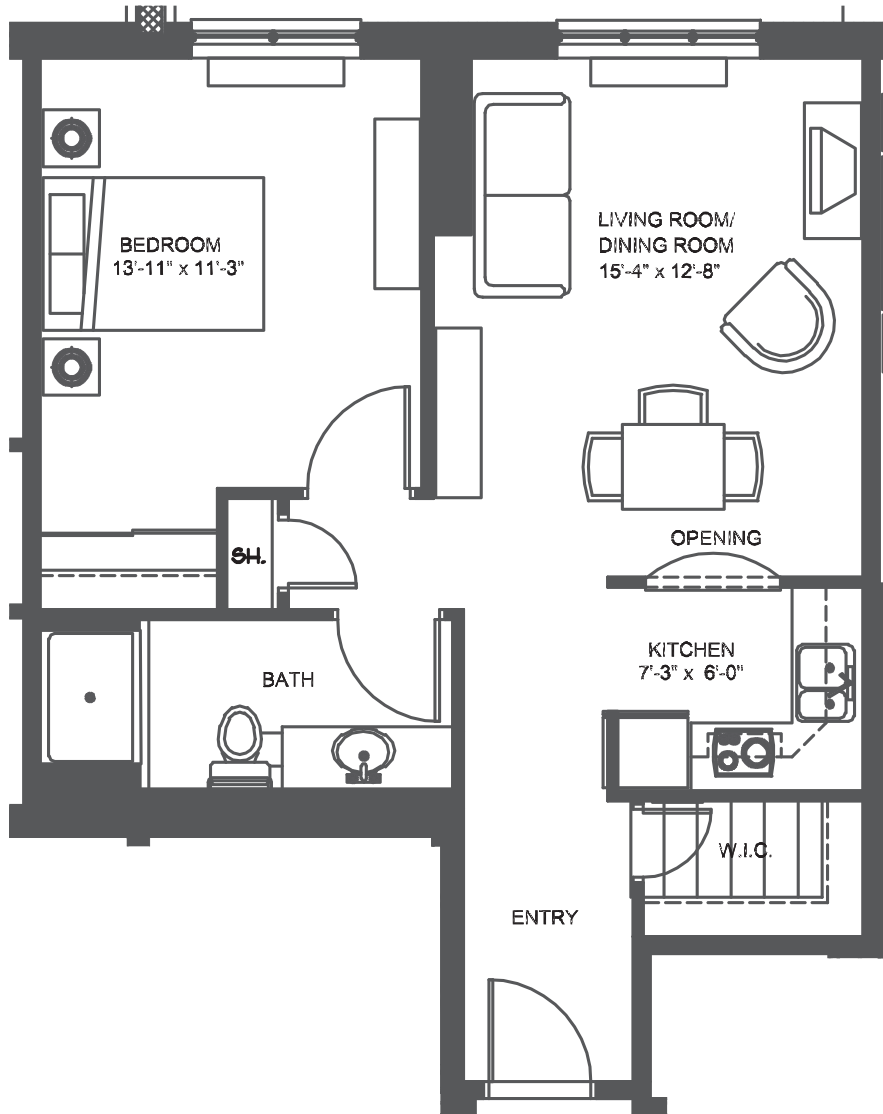

Unit 1E

1 Bedroom | 650 sq.ft. | Units 219, 319

E. & O.E. Plans and specifications are approximate and are subject to change without notice.