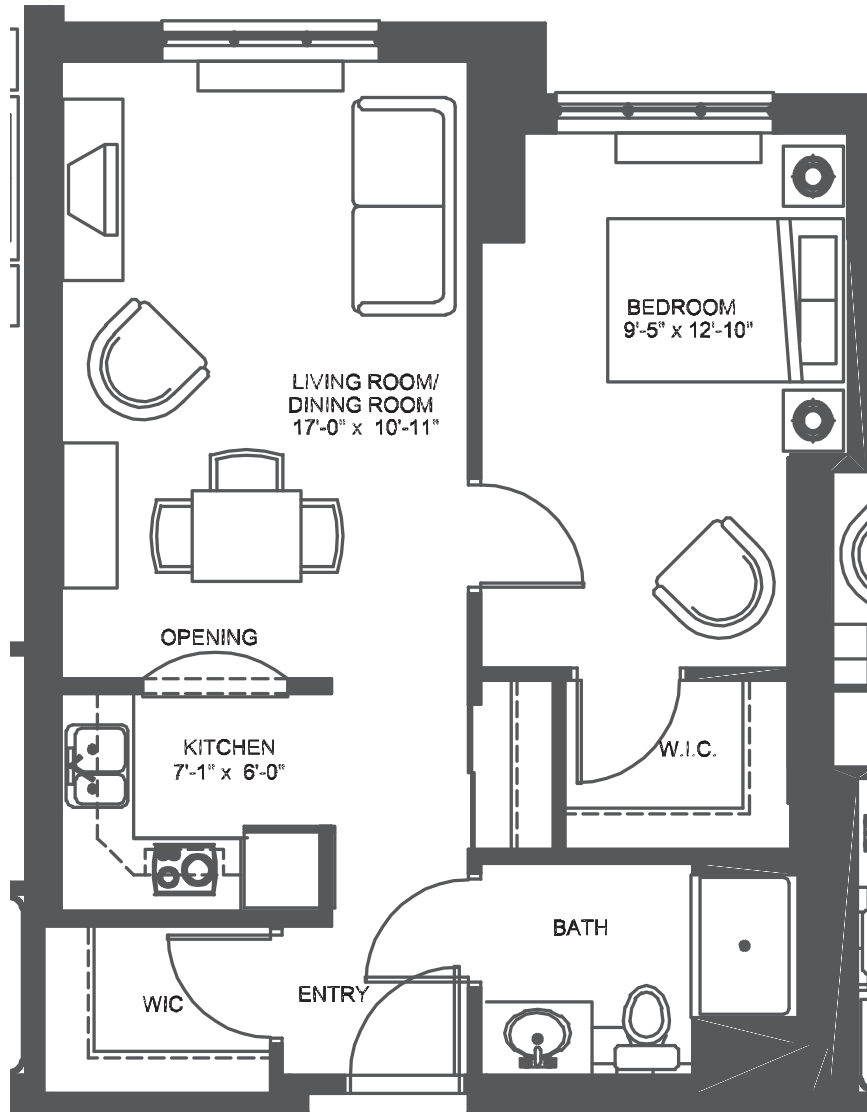

Unit 1D

1 Bedroom | 630 sq.ft. | Unit 101

E. & O.E. Plans and specifications are approximate and are subject to change without notice.