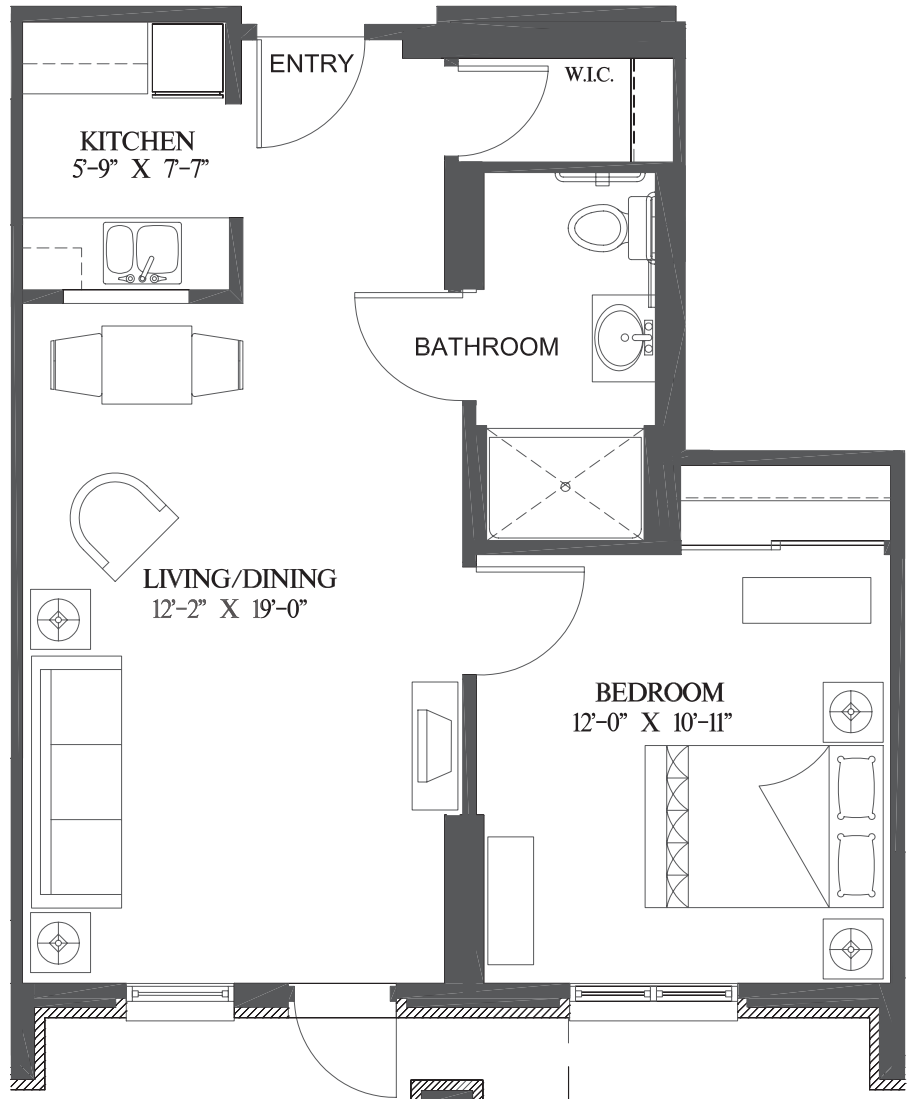

Waxwing

1 Bedroom | 590 sq.ft. | Unit 108

GROUND FLOOR

E. & O.E. Plans and specifications are approximate and are subject to change without notice.