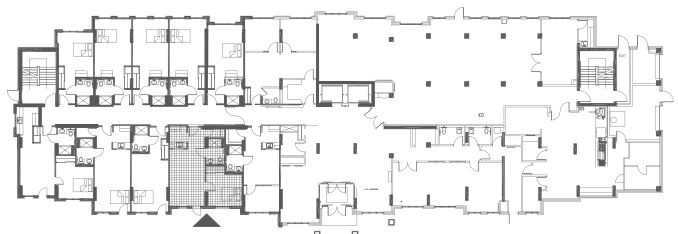

Waxwing

1 Bedroom | 590 sq.ft. | Unit 108

GROUND FLOOR

E. & O.E. Plans and specifications are approximate and are subject to change without notice.