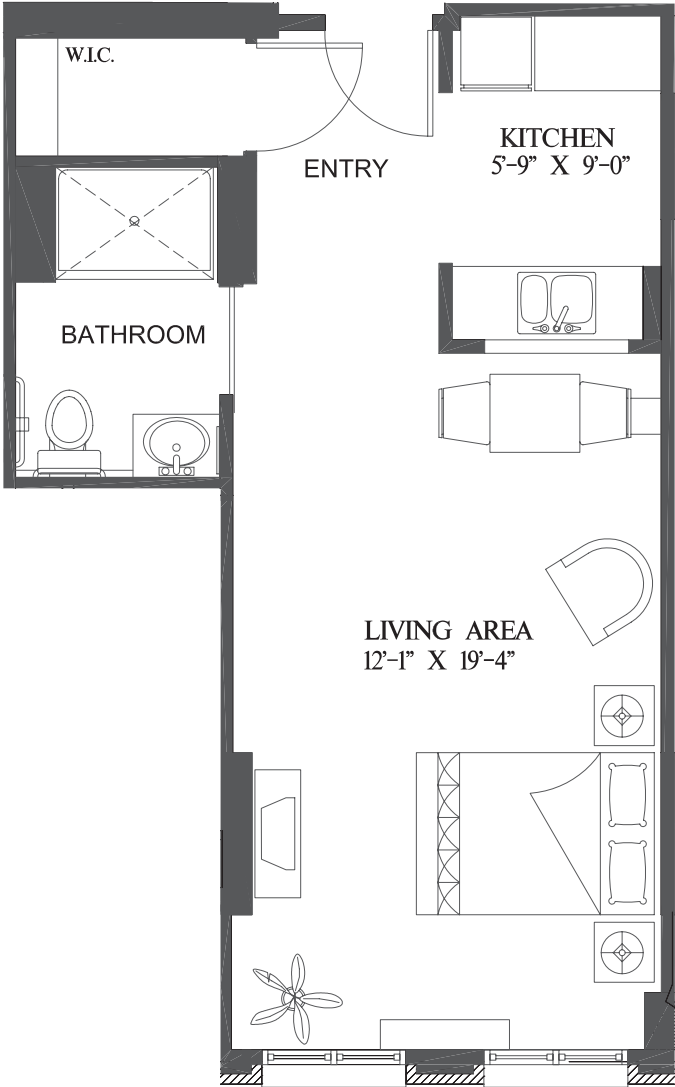

## Redwing

Studio | 450 sq.ft. | Units 204, 224, 304, 320, 404, 420, 504, 520, 604, 620

TYPICAL FLOOR

E. & O.E. Plans and specifications are approximate and are subject to change without notice.