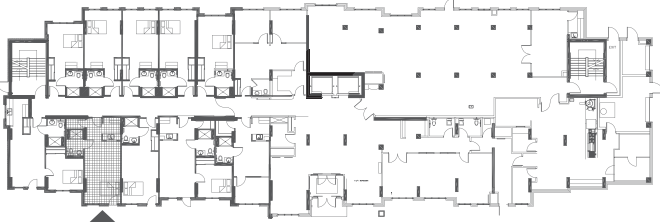

## Redwing

Studio | 450 sq.ft. | Unit 104

GROUND FLOOR

E. & O.E. Plans and specifications are approximate and are subject to change without notice.