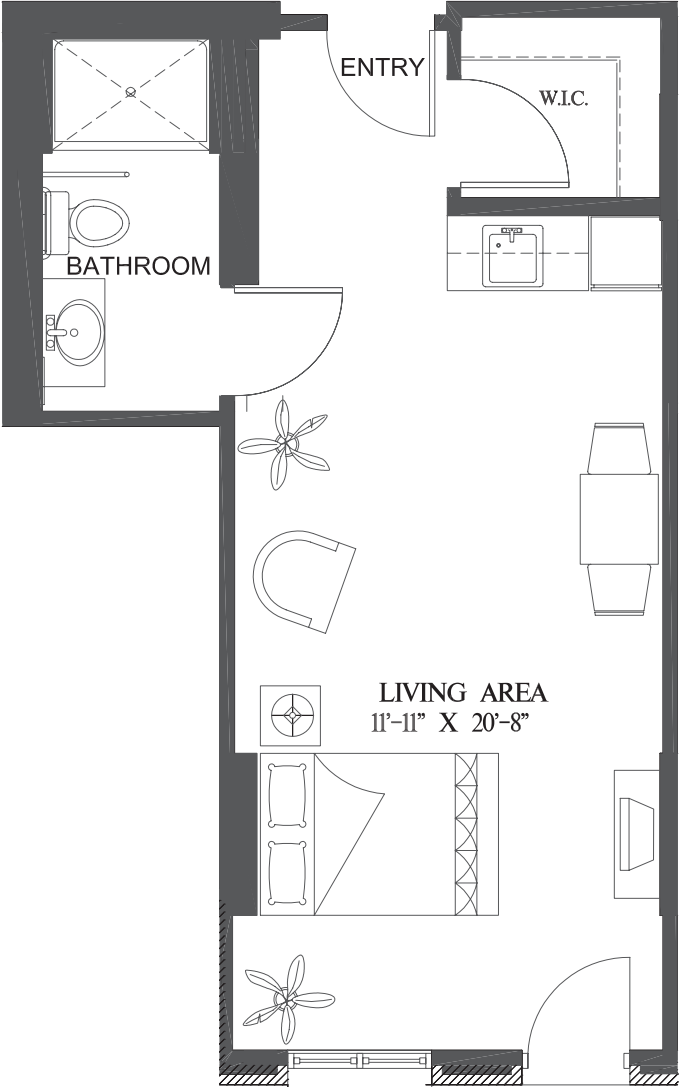

## Redwing

Studio | 450 sq.ft. | Unit 104

GROUND FLOOR

E. & O.E. Plans and specifications are approximate and are subject to change without notice.