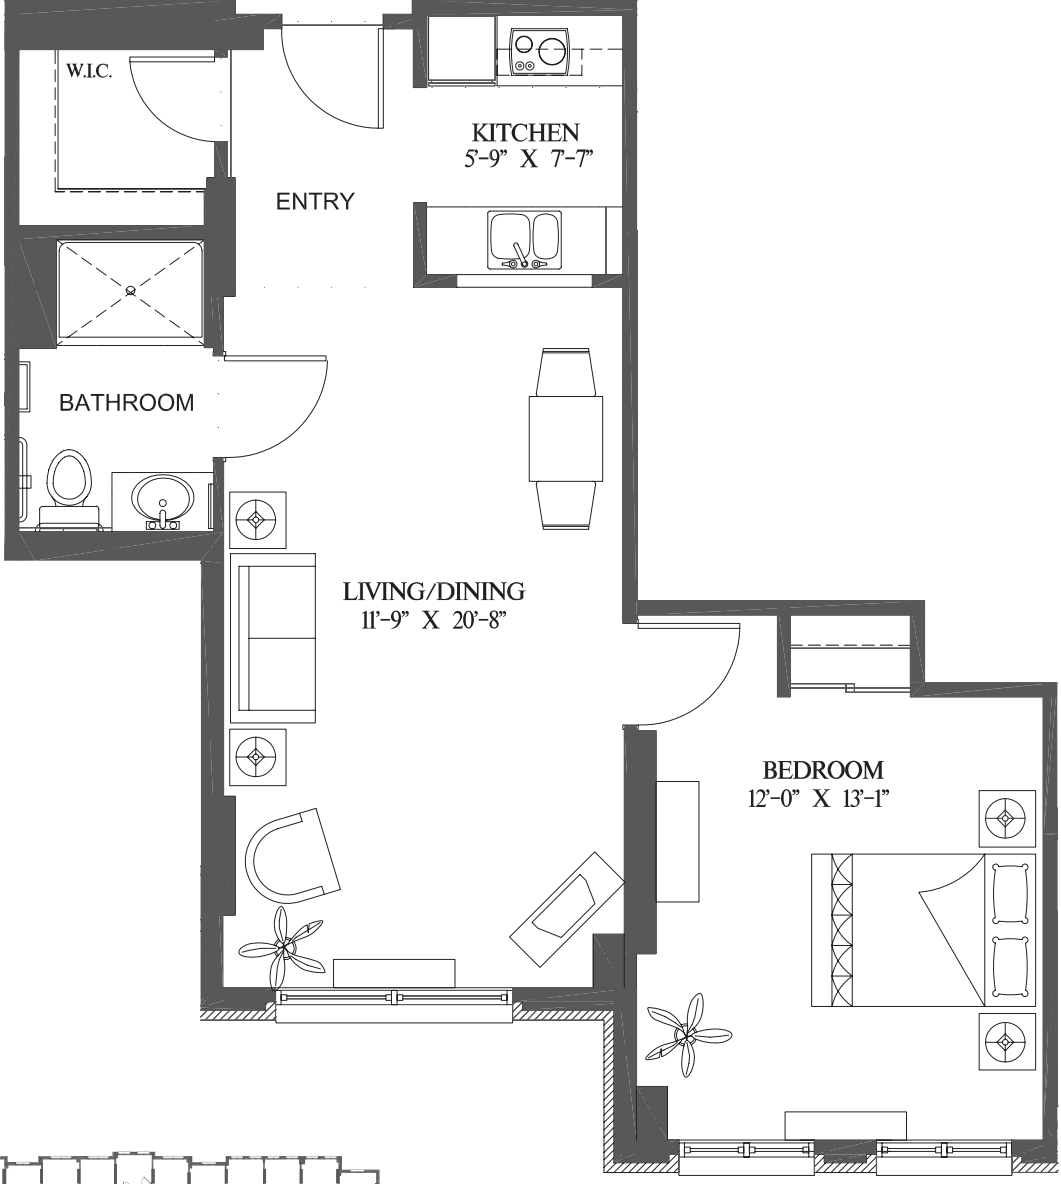

*Nightingale*

1 Bedroom | 670 sq.ft. | Units 310, 410, 510\*, 610\*

3RD, 4TH, 5TH & 6TH FLOOR

\* Cooktop on 5th and 6th floors only

E. & O.E. Plans and specifications are approximate and are subject to change without notice.