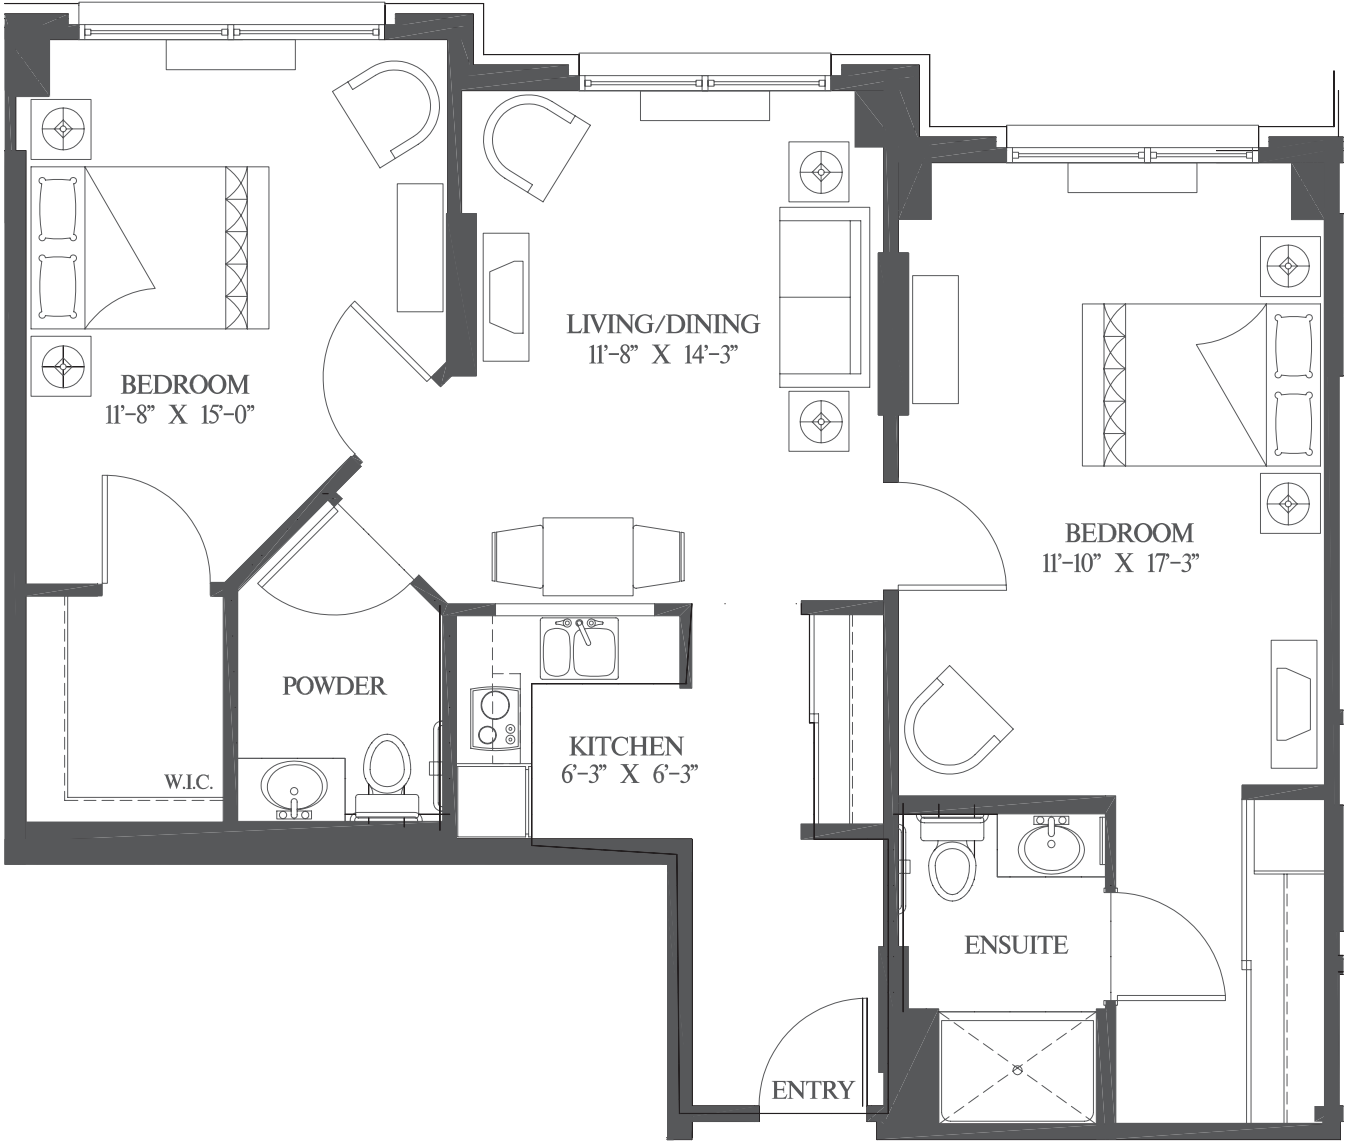

Kingfisher

2 Bedrooms | 950 sq.ft. | Unit 613

6TH FLOOR

E. & O.E. Plans and specifications are approximate and are subject to change without notice.