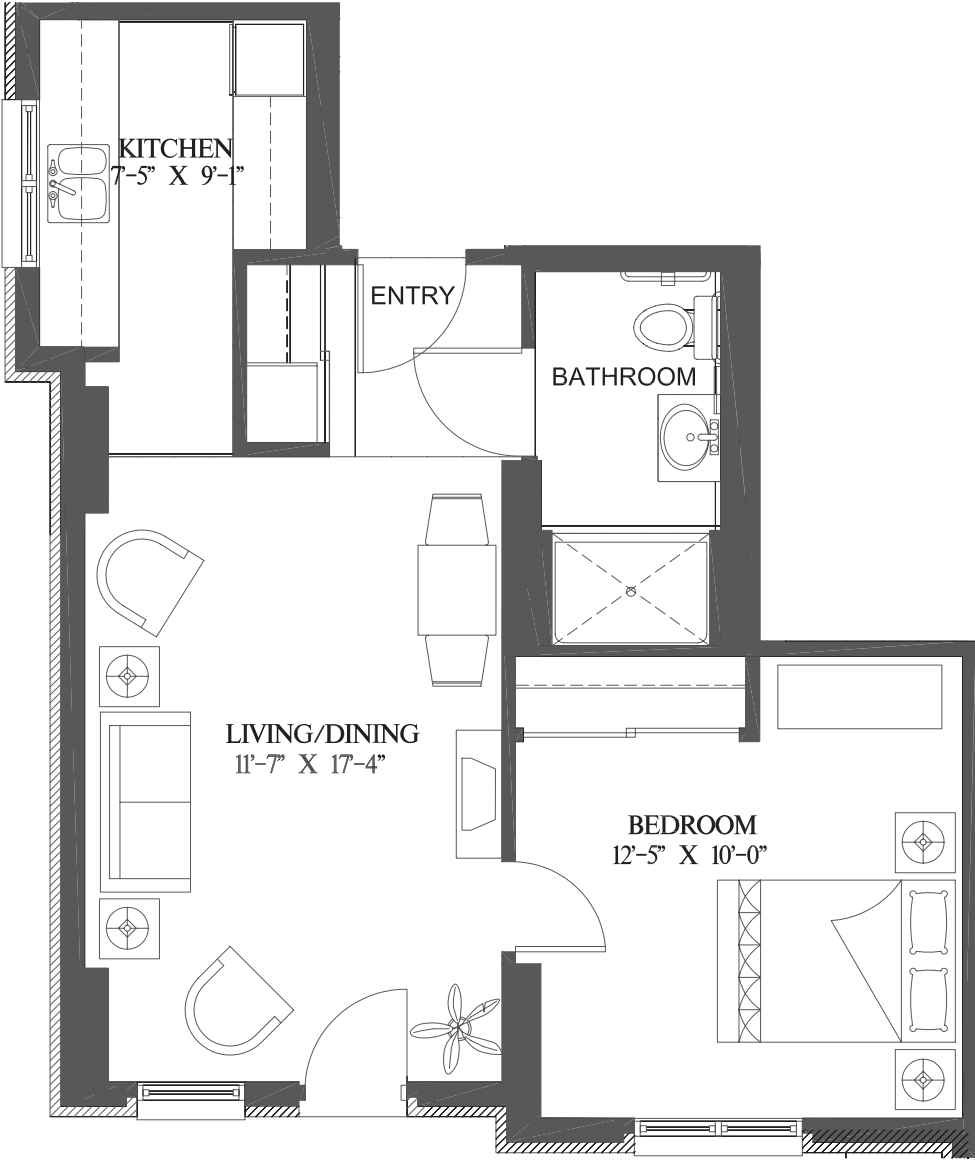

## Kestral

1 Bedroom | 610 sq.ft. | Units 102, 202, 302, 402, 502\*, 602\*

1ST, 2ND, 3RD, 4TH, 5TH & 6TH FLOOR

\* Cooktop on 5th and 6th floors only

E. & O.E. Plans and specifications are approximate and are subject to change without notice.